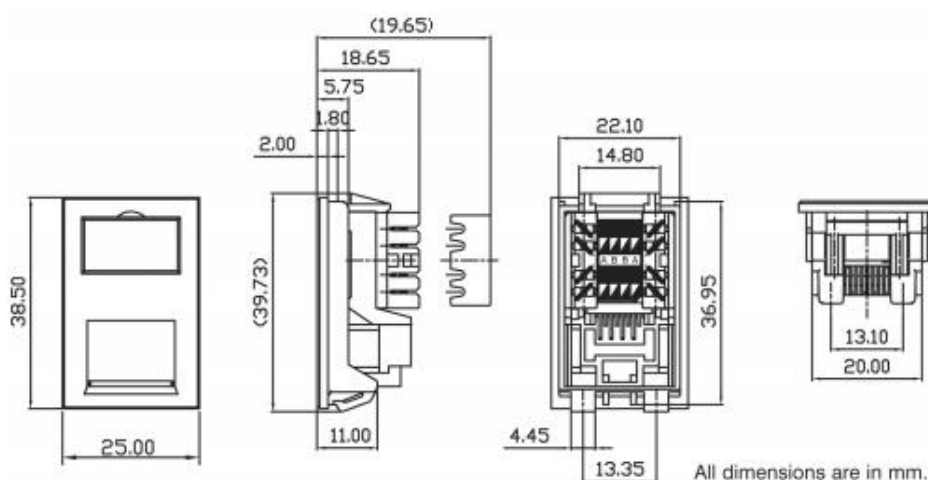

Product Specifications

Feature	Values
Surface mounted	Yes (faceplate required)
Flush-mounted installation	Yes (faceplate required)
Floor box/sub-floor mounted	Yes (faceplate required)
Type of fastening	Engage (snap)
Type of connector	RJ45 8(8)
Category	5E
Colour	White
RAL-number	9003
Connection type	LSA
Shielded housing	no
With label space	yes
Outlet direction	Straight
Colour coding	yes

Excel Cat5e (UTP) Unscreened Low Profile RJ45 LJ6C Module White

Item Code: 100-757

excel
without compromise.

Width of device	22 mm
Height of device	37 mm
Depth of device	19.65 mm

Product drawing

Standards

Applicable standard	Detail
ISO/IEC 11801:2011 (Ed 2.2)	Information technology - Generic cabling for customer premises
IEC 61156-5:2012 (Ed 2.1)	Multicore and symmetrical pair/quad cables for digital communications - Part 5: Symmetrical pair/quad cables with transmission characteristics up to 1 000 MHz - Horizontal floor wiring - Sectional specification
EN 50173-1:2018	Information technology. Generic cabling systems - General requirements
EN 50173-2:2007 including amendment A1:2010	Information technology. Generic cabling systems - Office premises
ANSI/TIA 568-C:2009	Balanced Twisted-Pair Telecommunications Cabling and Components Standards
RoHS-II/-III (2011/65/EU & 2015/863): 2023	Our products, demonstrate full adherence to the regulatory stipulations of the EU Directive 2011/65/EU (RoHS-II) and its corresponding delegated directive 2015/863 (RoHS-III).