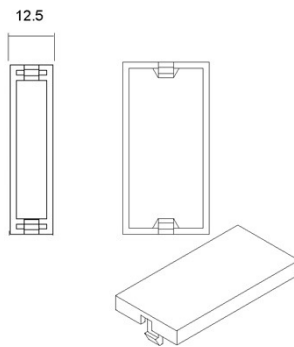

Product drawings

Excel White Double Gang Flat Plate without Blanks

Item Code: 100-718

Standards

Applicable standard	Detail
BS EN 60670-1:2005 + A1:2013	Boxes and enclosures for electrical accessories for household and similar fixed electrical installations general requirements
BS EN 61340-5-1:2007	Protection of electronic devices from electrostatic phenomena. General requirements apply to activities that: manufacture, process, assemble, install, package, label, service, test, inspect, transport or otherwise handle electrical or electronic parts, assemblies and equipment susceptible to damage by electrostatic discharges greater than or equal to 100 V human body model (HBM).
BS EN 60529:1992+A2:2013	Degrees of Protection provided by Enclosures (IP CODE)
RoHS-II/-III (2011/65/EU & 2015/863): 2023	Our products, demonstrate full adherence to the regulatory stipulations of the EU Directive 2011/65/EU (RoHS-II) and its corresponding delegated directive 2015/863 (RoHS-III).
WFD: 2023	Compliant to Waste Framework Directive
SCIP: 2023	Compliant - Does Not Contain Substances of Concern In articles as such or in complex objects (Products)
POPs (EU) No 2019/1021	EU Regulation for the restriction of Persistent Organic Pollutants.

Part Number Table

Part Number	Description
100-712	Excel White Single Gang Bevelled Plate without Blanks
100-714	Excel White Single Gang Flat Plate without Blanks
100-714-BK	Excel Black Single Gang Flat Plate Without Blanks
100-715	Excel Half Width 12.5 mm Blank Plate White
100-715-BK	Excel Half Width 12.5 mm Blank Plate Black
100-716	Excel White Double Gang Bevelled Plate without Blanks
100-718	Excel White Double Gang Flat Plate without Blanks
100-719	Excel Full Width 25 mm Blank Plate White
100-719-BK	Excel Full Width 25 mm Blank Plate Black

Excel is a world class premium performing end to end infrastructure solution designed, Manufactured, supported and delivered without compromise.

Contact us at sales@excel-networking.com

E&OE. Excel is a registered trade name of Mayflex Holdings Ltd.