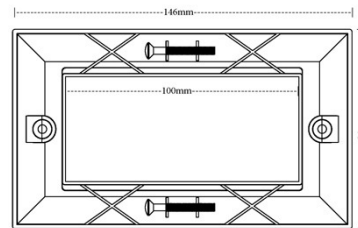

Product drawings

Excel White Double Gang Flat Plate without Blanks

Item Code: 100-718

Standards

Applicable standard	Detail
BS EN 60670-1:2005 + A1:2013	Boxes and enclosures for electrical accessories for household and similar fixed electrical installations general requirements
BS EN 61340-5-1:2007	Protection of electronic devices from electrostatic phenomena. General requirements apply to activities that: manufacture, process, assemble, install, package, label, service, test, inspect, transport or otherwise handle electrical or electronic parts, assemblies and equipment susceptible to damage by electrostatic discharges greater than or equal to 100 V human body model (HBM).
BS EN 60529:1992+A2:2013	Degrees of Protection provided by Enclosures (IP CODE)
RoHS-II/-III (2011/65/EU & 2015/863): 2023	Our products, demonstrate full adherence to the regulatory stipulations of the EU Directive 2011/65/EU (RoHS-II) and its corresponding delegated directive 2015/863 (RoHS-III).
WFD: 2023	Compliant to Waste Framework Directive
SCIP: 2023	Compliant - Does Not Contain Substances of Concern In articles as such or in complex objects (Products)
POPs (EU) No 2019/1021	EU Regulation for the restriction of Persistent Organic Pollutants.

Part Number Table

Part Number	Description
100-712	Excel White Single Gang Bevelled Plate without Blanks
100-714	Excel White Single Gang Flat Plate without Blanks
100-714-BK	Excel Black Single Gang Flat Plate Without Blanks
100-715	Excel Half Width 12.5 mm Blank Plate White
100-715-BK	Excel Half Width 12.5 mm Blank Plate Black
100-716	Excel White Double Gang Bevelled Plate without Blanks
100-718	Excel White Double Gang Flat Plate without Blanks
100-719	Excel Full Width 25 mm Blank Plate White
100-719-BK	Excel Full Width 25 mm Blank Plate Black

Excel is a world class premium performing end to end infrastructure solution designed, Manufactured, supported and delivered without compromise.

Contact us at sales@excel-networking.com

E&OE. Excel is a registered trade name of Mayflex Holdings Ltd.