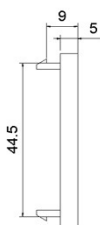

Product drawings

Excel White Double Gang Flat Plate without Blanks

Item Code: 100-718

Standards

Applicable standard	Detail
BS EN 60670-1:2005 + A1:2013	Boxes and enclosures for electrical accessories for household and similar fixed electrical installations general requirements
BS EN 61340-5-1:2007	Protection of electronic devices from electrostatic phenomena. General requirements apply to activities that: manufacture, process, assemble, install, package, label, service, test, inspect, transport or otherwise handle electrical or electronic parts, assemblies and equipment susceptible to damage by electrostatic discharges greater than or equal to 100 V human body model (HBM).
BS EN 60529:1992+A2:2013	Degrees of Protection provided by Enclosures (IP CODE)
RoHS-II/-III (2011/65/EU & 2015/863): 2023	Our products, demonstrate full adherence to the regulatory stipulations of the EU Directive 2011/65/EU (RoHS-II) and its corresponding delegated directive 2015/863 (RoHS-III).
WFD: 2023	Compliant to Waste Framework Directive
SCIP: 2023	Compliant - Does Not Contain Substances of Concern In articles as such or in complex objects (Products)
POPs (EU) No 2019/1021	EU Regulation for the restriction of Persistent Organic Pollutants.

Part Number Table

Part Number	Description
100-712	Excel White Single Gang Bevelled Plate without Blanks
100-714	Excel White Single Gang Flat Plate without Blanks
100-714-BK	Excel Black Single Gang Flat Plate Without Blanks
100-715	Excel Half Width 12.5 mm Blank Plate White
100-715-BK	Excel Half Width 12.5 mm Blank Plate Black
100-716	Excel White Double Gang Bevelled Plate without Blanks
100-718	Excel White Double Gang Flat Plate without Blanks
100-719	Excel Full Width 25 mm Blank Plate White
100-719-BK	Excel Full Width 25 mm Blank Plate Black

Excel is a world class premium performing end to end infrastructure solution designed, Manufactured, supported and delivered without compromise.

Contact us at sales@excel-networking.com

E&OE. Excel is a registered trade name of Mayflex Holdings Ltd.