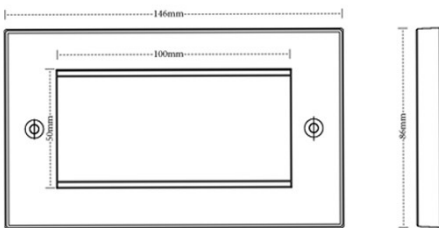

Product drawings

Excel White Double Gang Flat Plate without Blanks

Item Code: 100-718

Standards

Applicable standard	Detail
BS EN 60670-1:2005 + A1:2013	Boxes and enclosures for electrical accessories for household and similar fixed electrical installations general requirements
BS EN 61340-5-1:2007	Protection of electronic devices from electrostatic phenomena. General requirements apply to activities that: manufacture, process, assemble, install, package, label, service, test, inspect, transport or otherwise handle electrical or electronic parts, assemblies and equipment susceptible to damage by electrostatic discharges greater than or equal to 100 V human body model (HBM).
BS EN 60529:1992+A2:2013	Degrees of Protection provided by Enclosures (IP CODE)
RoHS-II/-III (2011/65/EU & 2015/863): 2023	Our products, demonstrate full adherence to the regulatory stipulations of the EU Directive 2011/65/EU (RoHS-II) and its corresponding delegated directive 2015/863 (RoHS-III).
WFD: 2023	Compliant to Waste Framework Directive
SCIP: 2023	Compliant - Does Not Contain Substances of Concern In articles as such or in complex objects (Products)
POPs (EU) No 2019/1021	EU Regulation for the restriction of Persistent Organic Pollutants.

Part Number Table

Part Number	Description
100-712	Excel White Single Gang Bevelled Plate without Blanks
100-714	Excel White Single Gang Flat Plate without Blanks
100-714-BK	Excel Black Single Gang Flat Plate Without Blanks
100-715	Excel Half Width 12.5 mm Blank Plate White
100-715-BK	Excel Half Width 12.5 mm Blank Plate Black
100-716	Excel White Double Gang Bevelled Plate without Blanks
100-718	Excel White Double Gang Flat Plate without Blanks
100-719	Excel Full Width 25 mm Blank Plate White
100-719-BK	Excel Full Width 25 mm Blank Plate Black

Excel is a world class premium performing end to end infrastructure solution designed, Manufactured, supported and delivered without compromise.

Contact us at sales@excel-networking.com

E&OE. Excel is a registered trade name of Mayflex Holdings Ltd.