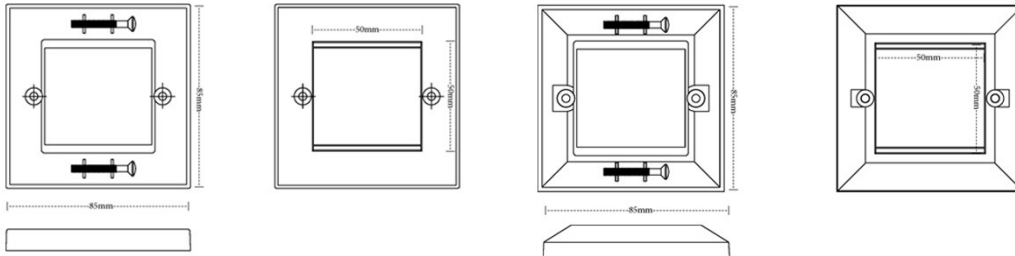

Product drawings

Excel White Double Gang Flat Plate without Blanks

Item Code: 100-718

Standards

Applicable standard	Detail
BS EN 60670-1:2005 + A1:2013	Boxes and enclosures for electrical accessories for household and similar fixed electrical installations general requirements
BS EN 61340-5-1:2007	Protection of electronic devices from electrostatic phenomena. General requirements apply to activities that: manufacture, process, assemble, install, package, label, service, test, inspect, transport or otherwise handle electrical or electronic parts, assemblies and equipment susceptible to damage by electrostatic discharges greater than or equal to 100 V human body model (HBM).
BS EN 60529:1992+A2:2013	Degrees of Protection provided by Enclosures (IP CODE)
RoHS-II/-III (2011/65/EU & 2015/863): 2023	Our products, demonstrate full adherence to the regulatory stipulations of the EU Directive 2011/65/EU (RoHS-II) and its corresponding delegated directive 2015/863 (RoHS-III).
WFD: 2023	Compliant to Waste Framework Directive
SCIP: 2023	Compliant - Does Not Contain Substances of Concern In articles as such or in complex objects (Products)
POPs (EU) No 2019/1021	EU Regulation for the restriction of Persistent Organic Pollutants.

Part Number Table

Part Number	Description
100-712	Excel White Single Gang Bevelled Plate without Blanks
100-714	Excel White Single Gang Flat Plate without Blanks
100-714-BK	Excel Black Single Gang Flat Plate Without Blanks
100-715	Excel Half Width 12.5 mm Blank Plate White
100-715-BK	Excel Half Width 12.5 mm Blank Plate Black
100-716	Excel White Double Gang Bevelled Plate without Blanks
100-718	Excel White Double Gang Flat Plate without Blanks
100-719	Excel Full Width 25 mm Blank Plate White
100-719-BK	Excel Full Width 25 mm Blank Plate Black

Excel is a world class premium performing end to end infrastructure solution designed, Manufactured, supported and delivered without compromise.

Contact us at sales@excel-networking.com

E&OE. Excel is a registered trade name of Mayflex Holdings Ltd.