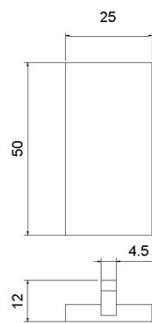

Product drawings

Excel White Double Gang Flat Plate without Blanks

Item Code: 100-718

Standards

Applicable standard	Detail
BS EN 60670-1:2005 + A1:2013	Boxes and enclosures for electrical accessories for household and similar fixed electrical installations general requirements
BS EN 61340-5-1:2007	Protection of electronic devices from electrostatic phenomena. General requirements apply to activities that: manufacture, process, assemble, install, package, label, service, test, inspect, transport or otherwise handle electrical or electronic parts, assemblies and equipment susceptible to damage by electrostatic discharges greater than or equal to 100 V human body model (HBM).
BS EN 60529:1992+A2:2013	Degrees of Protection provided by Enclosures (IP CODE)
RoHS-II/-III (2011/65/EU & 2015/863): 2023	Our products, demonstrate full adherence to the regulatory stipulations of the EU Directive 2011/65/EU (RoHS-II) and its corresponding delegated directive 2015/863 (RoHS-III).
WFD: 2023	Compliant to Waste Framework Directive
SCIP: 2023	Compliant - Does Not Contain Substances of Concern In articles as such or in complex objects (Products)
POPs (EU) No 2019/1021	EU Regulation for the restriction of Persistent Organic Pollutants.

Part Number Table

Part Number	Description
100-712	Excel White Single Gang Bevelled Plate without Blanks
100-714	Excel White Single Gang Flat Plate without Blanks
100-714-BK	Excel Black Single Gang Flat Plate Without Blanks
100-715	Excel Half Width 12.5 mm Blank Plate White
100-715-BK	Excel Half Width 12.5 mm Blank Plate Black
100-716	Excel White Double Gang Bevelled Plate without Blanks
100-718	Excel White Double Gang Flat Plate without Blanks
100-719	Excel Full Width 25 mm Blank Plate White
100-719-BK	Excel Full Width 25 mm Blank Plate Black

Excel is a world class premium performing end to end infrastructure solution designed, Manufactured, supported and delivered without compromise.

Contact us at sales@excel-networking.com

E&OE. Excel is a registered trade name of Mayflex Holdings Ltd.