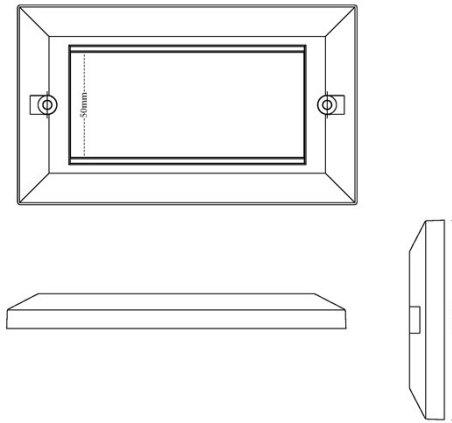

Product drawings

Excel White Double Gang Flat Plate without Blanks

Item Code: 100-718

Standards

Applicable standard	Detail
BS EN 60670-1:2005 + A1:2013	Boxes and enclosures for electrical accessories for household and similar fixed electrical installations general requirements
BS EN 61340-5-1:2007	Protection of electronic devices from electrostatic phenomena. General requirements apply to activities that: manufacture, process, assemble, install, package, label, service, test, inspect, transport or otherwise handle electrical or electronic parts, assemblies and equipment susceptible to damage by electrostatic discharges greater than or equal to 100 V human body model (HBM).
BS EN 60529:1992+A2:2013	Degrees of Protection provided by Enclosures (IP CODE)
RoHS-II/-III (2011/65/EU & 2015/863): 2023	Our products, demonstrate full adherence to the regulatory stipulations of the EU Directive 2011/65/EU (RoHS-II) and its corresponding delegated directive 2015/863 (RoHS-III).
WFD: 2023	Compliant to Waste Framework Directive
SCIP: 2023	Compliant - Does Not Contain Substances of Concern In articles as such or in complex objects (Products)
POPs (EU) No 2019/1021	EU Regulation for the restriction of Persistent Organic Pollutants.

Part Number Table

Part Number	Description
100-712	Excel White Single Gang Bevelled Plate without Blanks
100-714	Excel White Single Gang Flat Plate without Blanks
100-714-BK	Excel Black Single Gang Flat Plate Without Blanks
100-715	Excel Half Width 12.5 mm Blank Plate White
100-715-BK	Excel Half Width 12.5 mm Blank Plate Black
100-716	Excel White Double Gang Bevelled Plate without Blanks
100-718	Excel White Double Gang Flat Plate without Blanks
100-719	Excel Full Width 25 mm Blank Plate White
100-719-BK	Excel Full Width 25 mm Blank Plate Black

Excel is a world class premium performing end to end infrastructure solution designed, Manufactured, supported and delivered without compromise.

Contact us at sales@excel-networking.com

E&OE. Excel is a registered trade name of Mayflex Holdings Ltd.