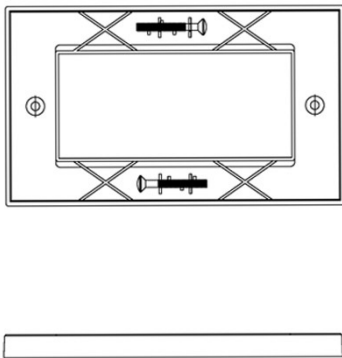

Product drawings

Excel White Double Gang Flat Plate without Blanks

Item Code: 100-718

Standards

Applicable standard	Detail
BS EN 60670-1:2005 + A1:2013	Boxes and enclosures for electrical accessories for household and similar fixed electrical installations general requirements
BS EN 61340-5-1:2007	Protection of electronic devices from electrostatic phenomena. General requirements apply to activities that: manufacture, process, assemble, install, package, label, service, test, inspect, transport or otherwise handle electrical or electronic parts, assemblies and equipment susceptible to damage by electrostatic discharges greater than or equal to 100 V human body model (HBM).
BS EN 60529:1992+A2:2013	Degrees of Protection provided by Enclosures (IP CODE)
RoHS-II/-III (2011/65/EU & 2015/863): 2023	Our products, demonstrate full adherence to the regulatory stipulations of the EU Directive 2011/65/EU (RoHS-II) and its corresponding delegated directive 2015/863 (RoHS-III).
WFD: 2023	Compliant to Waste Framework Directive
SCIP: 2023	Compliant - Does Not Contain Substances of Concern In articles as such or in complex objects (Products)
POPs (EU) No 2019/1021	EU Regulation for the restriction of Persistent Organic Pollutants.

Part Number Table

Part Number	Description
100-712	Excel White Single Gang Bevelled Plate without Blanks
100-714	Excel White Single Gang Flat Plate without Blanks
100-714-BK	Excel Black Single Gang Flat Plate Without Blanks
100-715	Excel Half Width 12.5 mm Blank Plate White
100-715-BK	Excel Half Width 12.5 mm Blank Plate Black
100-716	Excel White Double Gang Bevelled Plate without Blanks
100-718	Excel White Double Gang Flat Plate without Blanks
100-719	Excel Full Width 25 mm Blank Plate White
100-719-BK	Excel Full Width 25 mm Blank Plate Black

Excel is a world class premium performing end to end infrastructure solution designed, Manufactured, supported and delivered without compromise.

Contact us at sales@excel-networking.com

E&OE. Excel is a registered trade name of Mayflex Holdings Ltd.