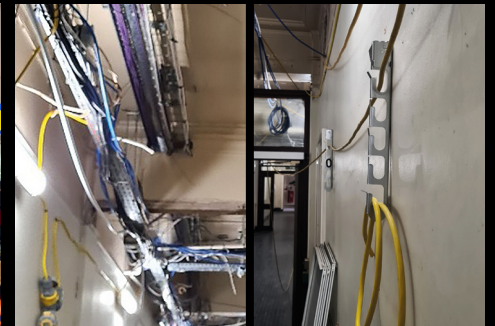

TEMPORARY SITE SET-UP

Cableboss saves...

- ✓ **Time** – Speeds up installation time
- ✓ **Money** – Reduces labour and material costs
- ✓ **Space** – On site space freed-up, as multiple components no longer required

cableboss