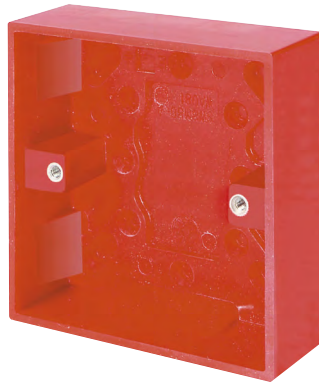

Product Code: WAO81RD

Luckinslive 389118037

Description: 1 Gang 25mm Deep Pattress Box

General Information

Dimensions (mm)	87 (W) x 87 (W) x 30 (D)		
Style	Square Edge		
Colour	Red		
Materials	Pattress Box: Urea	Threaded Lug: Brass	
Anti Microbial Certified	Yes		
Back Box Knockouts - Total (mm)	9 x 15 x 15, 22 x 27.5		
Back Box Knockouts - Top (mm)	2 x 15 x 15	Back Box Knockouts - Sides (mm)	2 x 15 x 15
Back Box Knockouts - Bottom (mm)	3 x 15 x 15	Back Box Knockouts - Rear (mm)	22 x 27.5
Back Box Earth Terminal Supplied	No		
Cable Restraint Supplied	No		
Operational Temperature (°C)	-5 to +40		
Warranty (Years)	10		

Standards BS 4662

Additional Information

For cleaning / polishing of products, use only a soft, dry, clean cloth.
 Ensure that the mains supply is isolated before commencing installation and refer to the circuit diagram with the relevant product.
 Bare earth cables must always be covered with appropriate sleeving and wired to the earth terminal.
 All red moulded accessories are manufactured using Urea Formaldehyde, which has similar inherent properties to antimicrobial additives that inhibit the growth of infectious diseases as well as anti-viral properties against enveloped and non-enveloped viruses.
 All products have been independently tested with 99.9% of enveloped viruses and 92% of non-enveloped viruses killed off whilst achieving a 99.9% kill rate across all four types of the strains of bacteria - MRSA, E-Coli, Salmonella, and Klebsiella Pneumoniae.