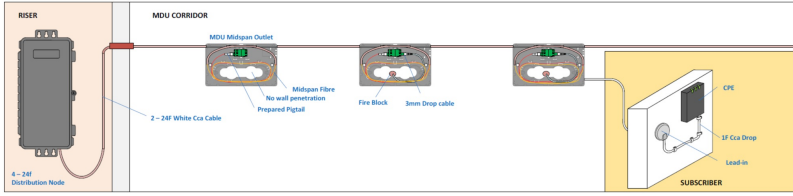

Technical Details