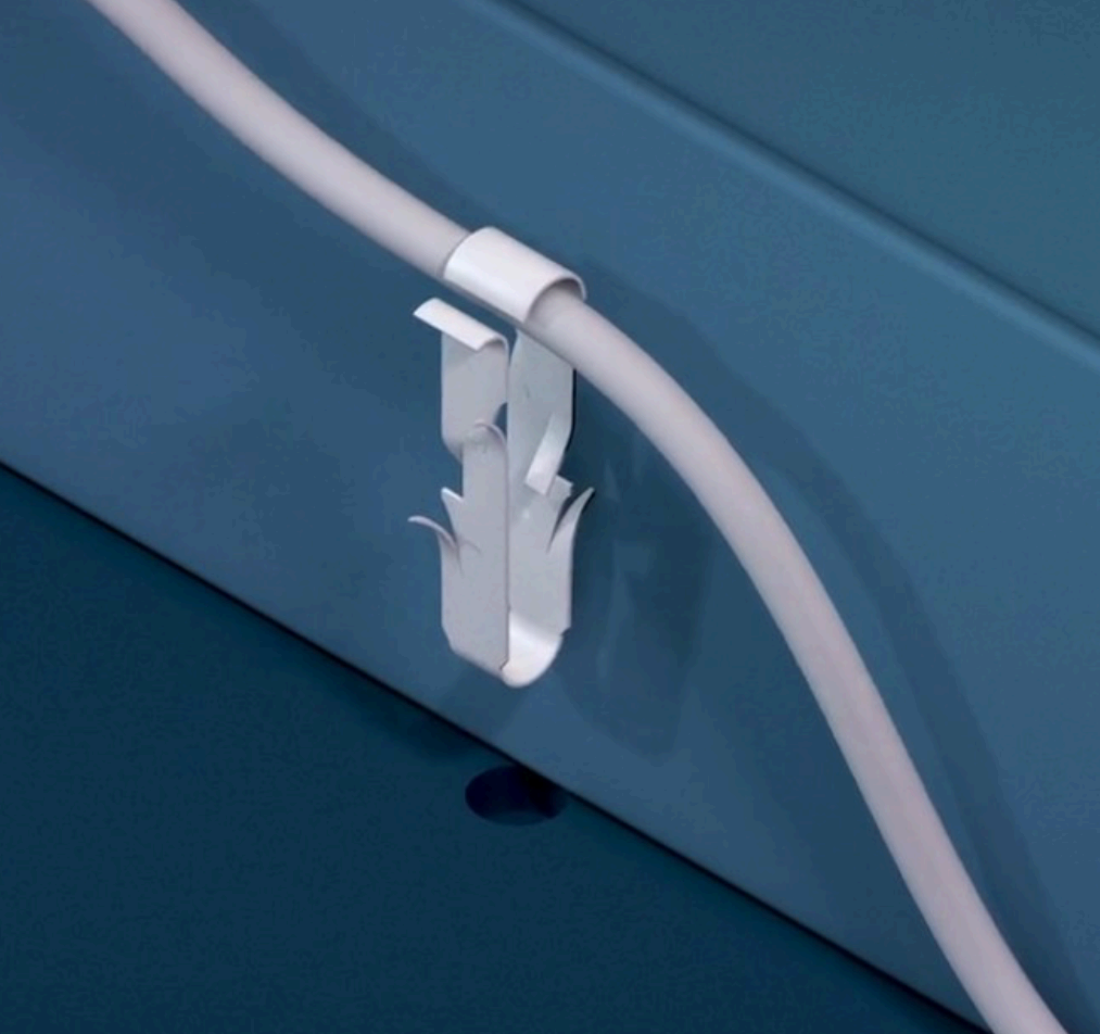

Technical Details