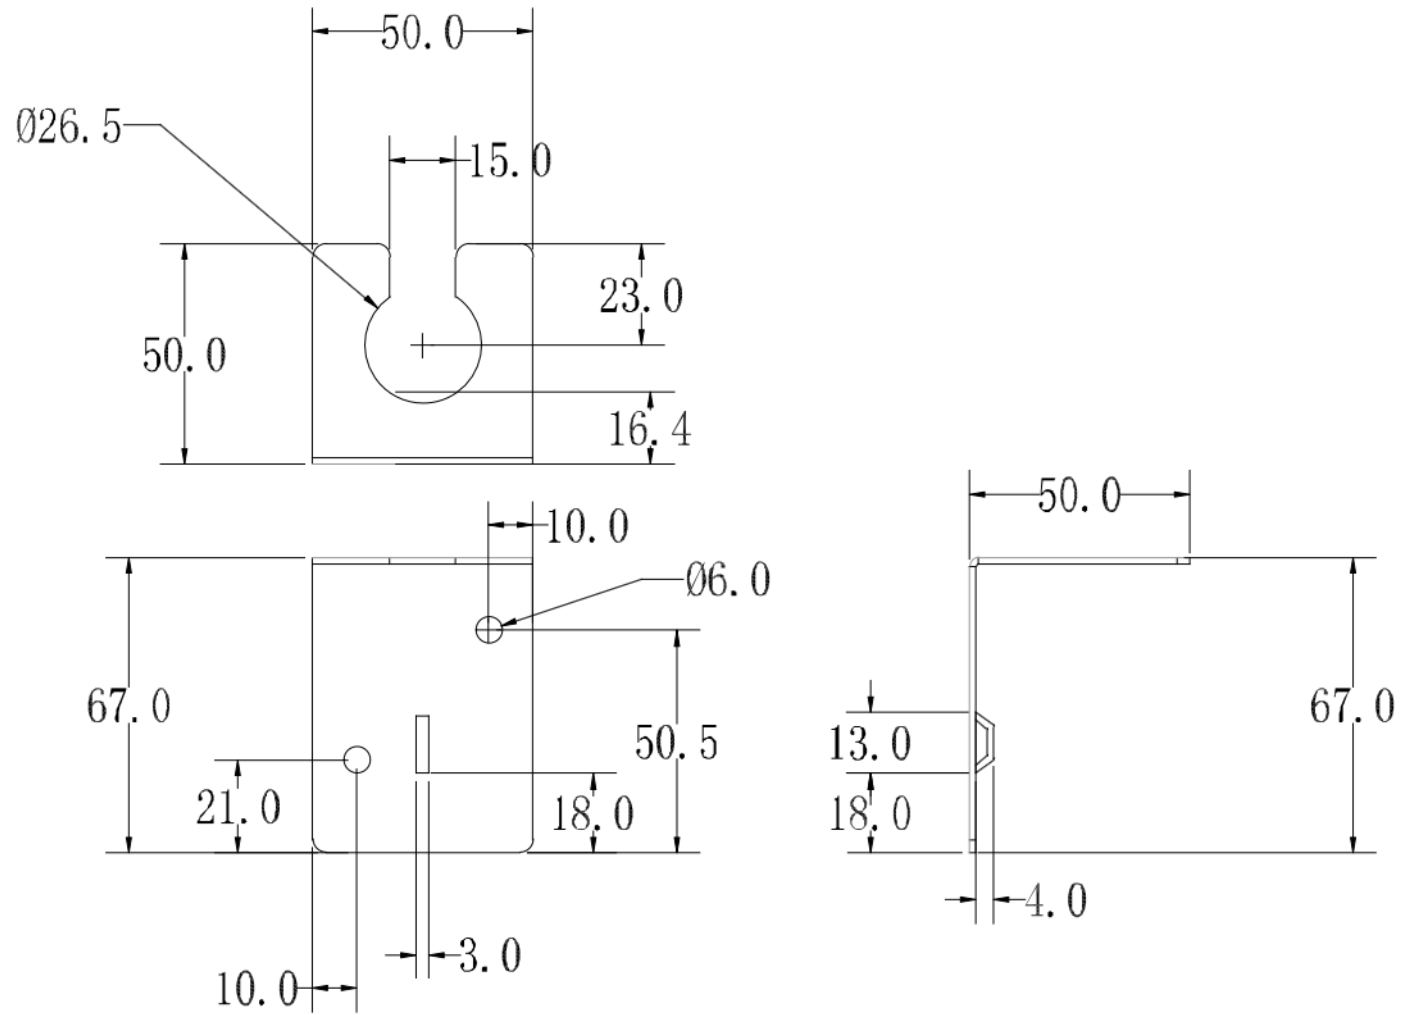

BRACKET25

Black Anchor Bracket 25mm Flexible Conduit for POD/GOP Box