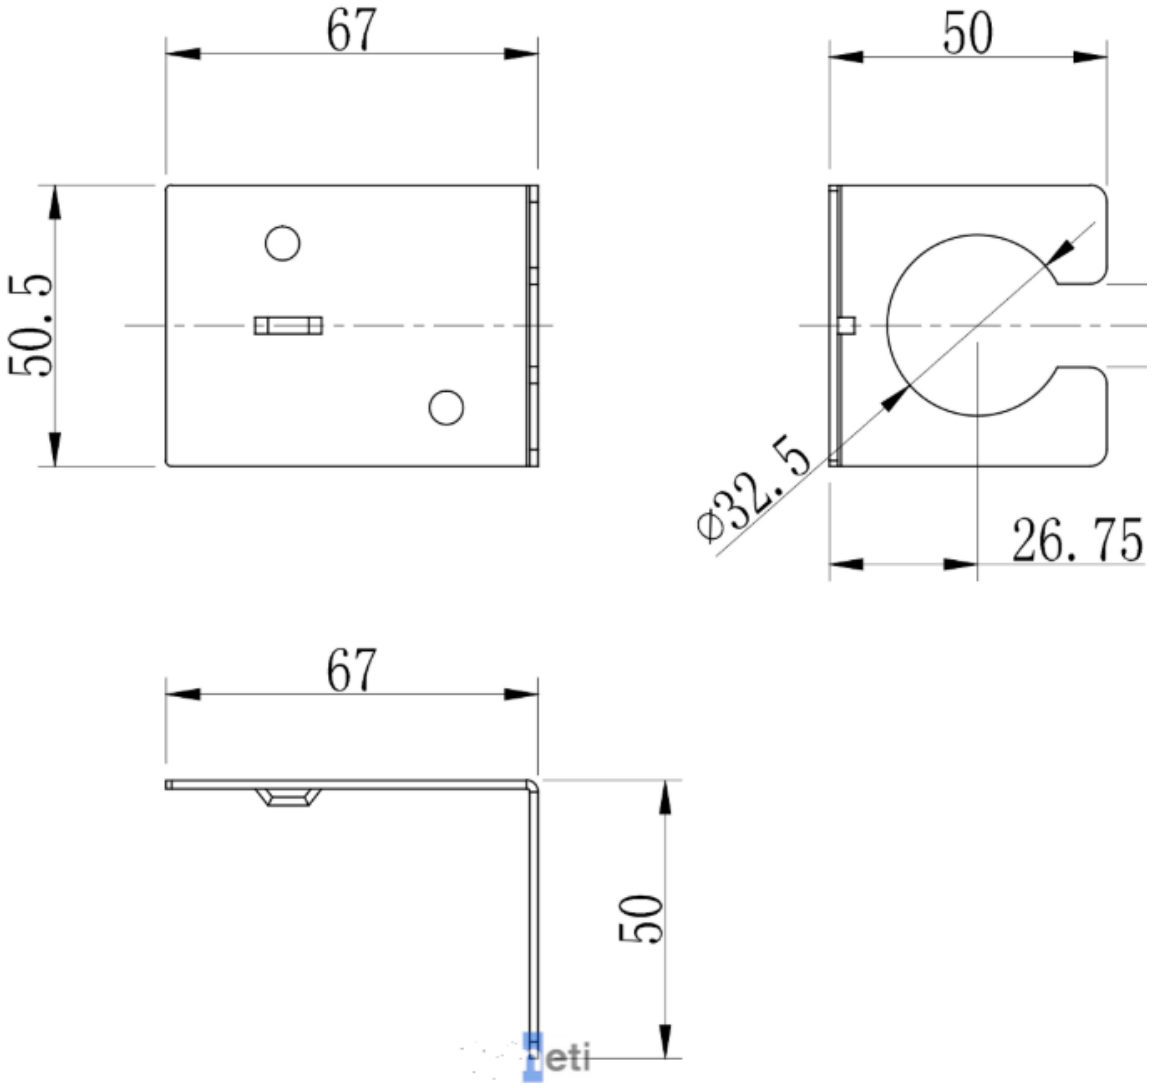

BRACKET32

Black Anchor Bracket 32mm Flexible Conduit for POD/GOP Box