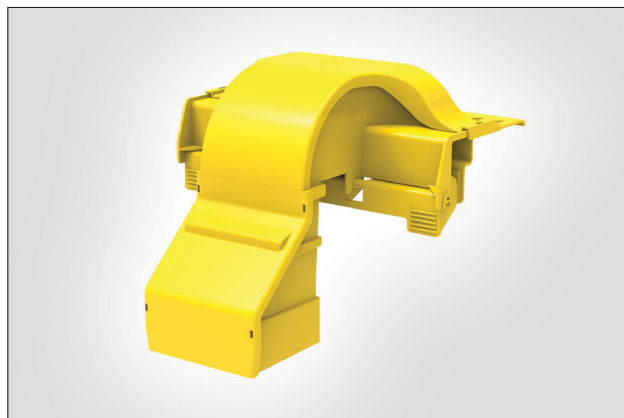

Features and Benefits:

- Provides positive transition of cables vertically
- Aids best practice cable management of fibre drop cables
- Conduit outlet adaptors and conduit ensures additional protection along the fibre cable length.

Technical Specifications:

Product Type: Outlet

Colour: Yellow

Material: Halogen-free

Material Standards:

- EN 61249-2-21, IEC 61249-2-21: Non-halogenated Material
- EN 60695-11-10, IEC 60695-11-10: Fire hazard testing
- UL94/V0 plastic flame-retardant
- Directive 2015/65/EU RoHS Compliant
- EC 1907/2006 REACH Compliant
- Suitable for riser and general-purpose applications

Performance Standards:

- EN 62368-1, IEC 62368-1: Safety Standard
- ANSI/TIA-942-B, Telecommunications Infrastructure Standard for Data Centres
- ANSI/TIA-569-B, Commercial Building Standard for Telecommunications Pathways and Spaces
- ANSI/UL 2024, Cable Routing Assemblies and Communications Raceways
- CAN/ULC-S143, Standard Method of Fire Tests for Non-Metallic Electrical and Optical Fibre Cable Raceway Systems
- NFPA 70 National Electrical Code (NEC)
- CSA C22.1 Canadian Electrical Code Part 1

100mm outlet adaptor for the express waterfall outlet.