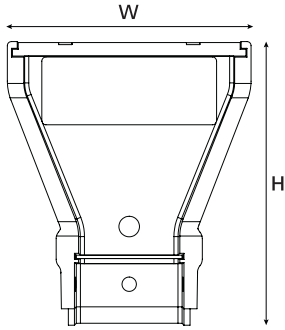

100mm outlet adaptor for the express waterfall outlet.

50x50mm outlet adaptor.

100x100mm outlet adaptor.

ADAPTOR

OUTLET

| PART CODE    | DUCT SIZE | Split Conduit Adaptor | Conduit size | Width (W) | Height (H) | Length (L) | UNS       |
|--------------|-----------|-----------------------|--------------|-----------|------------|------------|-----------|
| LG-SMF1D3-YL | 50        | Yes                   | 32           | 124       | 138        | 58.5       | 181-00424 |
| LG-SMF2D3-YL | 100       |                       | 32           |           |            |            | 181-00432 |
|              |           |                       |              |           |            |            |           |
| LG-SMX1D5-YL | 50        | No                    |              | 124       | 138        | 58.5       | 181-00425 |
| LG-SMX1DH-YL | 100       |                       |              |           |            |            | 181-00423 |

All measurements are in mm unless otherwise stated.

**Technical Diagrams:**

**50x50mm Outlet Adaptor with one flexible conduit**

Front View

Top View

Side View

**100x100mm Outlet Adaptor with two flexible conduit**

Front View

Top View

Side View