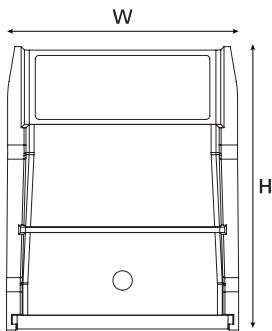

100mm outlet adaptor for the express waterfall outlet.

50x50mm outlet adaptor.

100x100mm outlet adaptor.

ADAPTOR

OUTLET

| PART CODE    | DUCT SIZE | Split Conduit Adaptor | Conduit size | Width (W) | Height (H) | Length (L) | UNS       |
|--------------|-----------|-----------------------|--------------|-----------|------------|------------|-----------|
| LG-SMF1D3-YL | 50        | Yes                   | 32           | 124       | 138        | 58.5       | 181-00424 |
| LG-SMF2D3-YL | 100       |                       | 32           |           |            |            | 181-00432 |
|              |           |                       |              |           |            |            |           |
| LG-SMX1D5-YL | 50        | No                    |              | 124       | 138        | 58.5       | 181-00425 |
| LG-SMX1DH-YL | 100       |                       |              |           |            |            | 181-00423 |

All measurements are in mm unless otherwise stated.

**Technical Diagrams:**

**50x50mm Outlet Adaptor with one flexible conduit**

Front View

Top View

Side View

**100x100mm Outlet Adaptor with two flexible conduit**

Front View

Top View

Side View