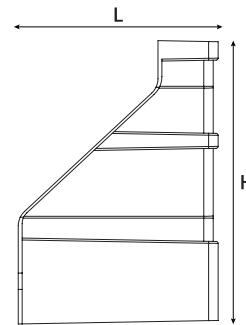

100mm outlet adaptor for the express waterfall outlet.

50x50mm outlet adaptor.

100x100mm outlet adaptor.

ADAPTOR

OUTLET

| PART CODE    | DUCT SIZE | Split Conduit Adaptor | Conduit size | Width (W) | Height (H) | Length (L) | UNS       |
|--------------|-----------|-----------------------|--------------|-----------|------------|------------|-----------|
| LG-SMF1D3-YL | 50        | Yes                   | 32           | 124       | 138        | 58.5       | 181-00424 |
| LG-SMF2D3-YL | 100       |                       | 32           |           |            |            | 181-00432 |
|              |           |                       |              |           |            |            |           |
| LG-SMX1D5-YL | 50        | No                    |              | 124       | 138        | 58.5       | 181-00425 |
| LG-SMX1DH-YL | 100       |                       |              |           |            |            | 181-00423 |

All measurements are in mm unless otherwise stated.

**Technical Diagrams:**

**50x50mm Outlet Adaptor with one flexible conduit**

Front View

Top View

Side View

**100x100mm Outlet Adaptor with two flexible conduit**

Front View

Top View

Side View