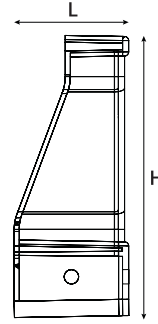

100mm outlet adaptor for the express waterfall outlet.

50x50mm outlet adaptor.

100x100mm outlet adaptor.

ADAPTOR

OUTLET

| PART CODE    | DUCT SIZE | Split Conduit Adaptor | Conduit size | Width (W) | Height (H) | Length (L) | UNS       |
|--------------|-----------|-----------------------|--------------|-----------|------------|------------|-----------|
| LG-SMF1D3-YL | 50        | Yes                   | 32           | 124       | 138        | 58.5       | 181-00424 |
| LG-SMF2D3-YL | 100       |                       | 32           |           |            |            | 181-00432 |
|              |           |                       |              |           |            |            |           |
| LG-SMX1D5-YL | 50        | No                    |              | 124       | 138        | 58.5       | 181-00425 |
| LG-SMX1DH-YL | 100       |                       |              |           |            |            | 181-00423 |

All measurements are in mm unless otherwise stated.

**Technical Diagrams:**

**50x50mm Outlet Adaptor with one flexible conduit**

Front View

Top View

Side View

**100x100mm Outlet Adaptor with two flexible conduit**

Front View

Top View

Side View