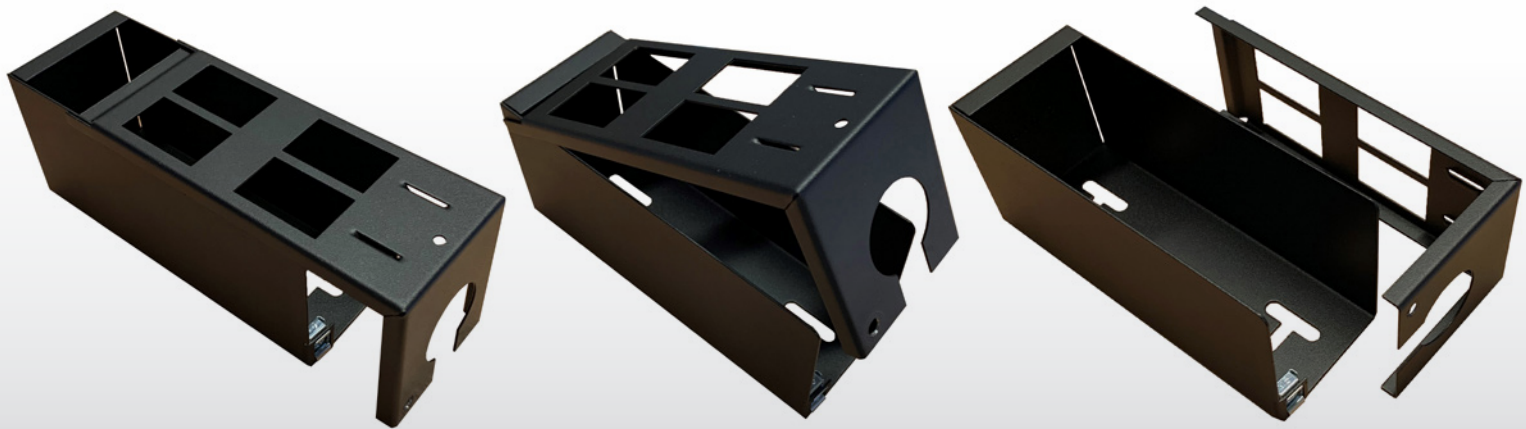

# Cable Management Warehouse 4 Way GOP Box - 32mm - Individual

Part Code: GOP432

The new CMW Ltd Grid Outlet Position (GOP) Boxes have been designed to complement the existing range of POD Boxes.

There are 5 versions available from stock, but other sizes are available to order.

- Made from 1.0mm Mild Steel
- Standard paint finish is Black, RAL9005 and is a "Fine Textured Finish"
- 2 fixings points on the base of the box for securing down if required
- LJ6C Apertures as standard
- Complete with Cable Tie Fixing Points
- Height 71mm x Width 62mm x Length 160mm
- 32mm Flexible Conduit Gland Entry
- Sold Individually
- "L" Brackets available to complement the GOP Box
- Pre-Cut Lengths of Flexible Conduit available to complement the GOP Box

# Cable Management Warehouse 4 Way GOP Box - 32mm - Individual

Part Code: GOP432