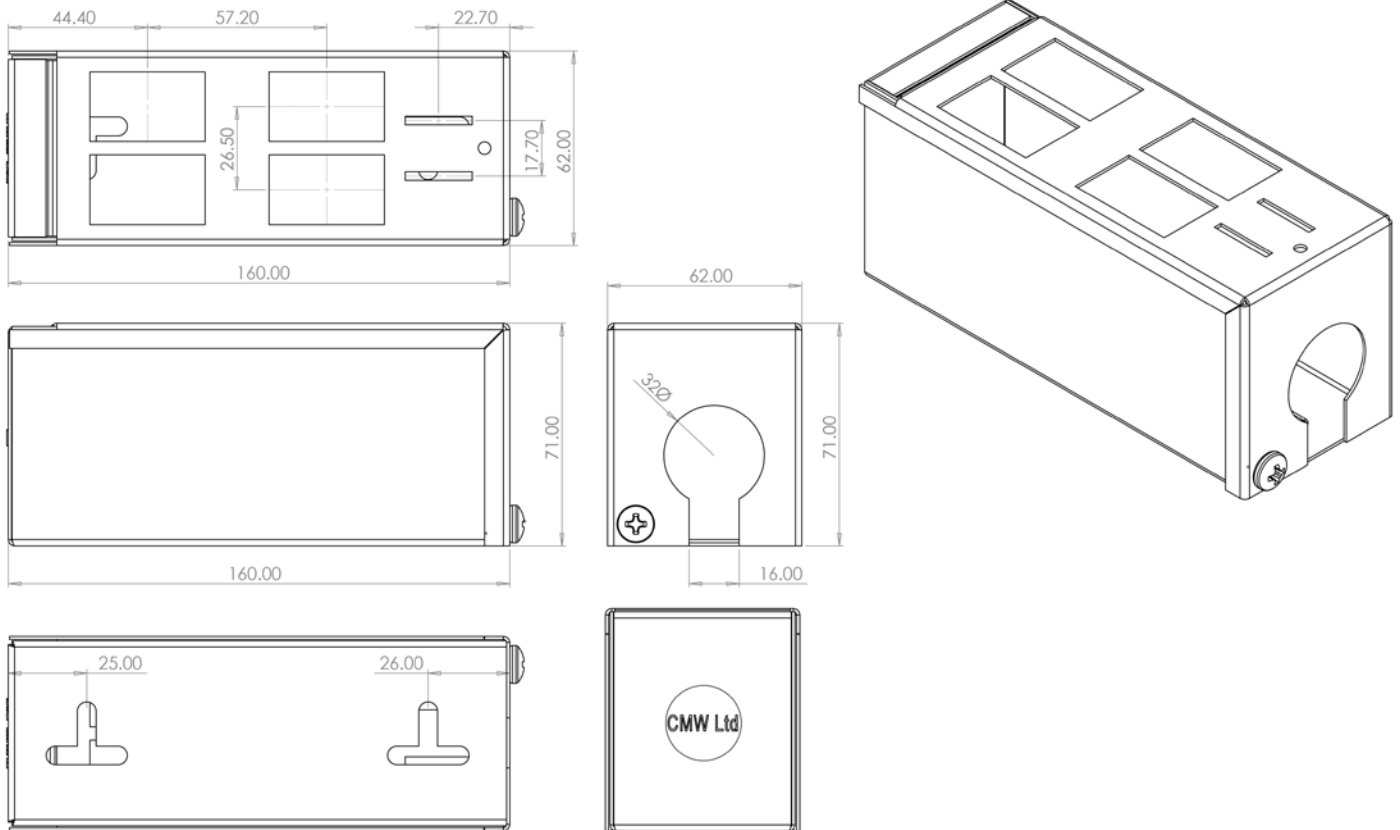

- Made from 1.0mm Mild Steel
- Standard paint finish is Black, RAL9005 and is a "Fine Textured Finish"
- 2 fixings points on the base of the box for securing down if required
- LJ6C Apertures as standard
- Complete with Cable Tie Fixing Points
- Height 71mm x Width 62mm x Length 160mm
- 32mm Flexible Conduit Gland Entry
- Sold Individually
- "L" Brackets available to complement the GOP Box
- Pre-Cut Lengths of Flexible Conduit available to complement the GOP Box

# Cable Management Warehouse 4 Way GOP Box - 32mm - Individual

Part Code: GOP432

## Product Drawings