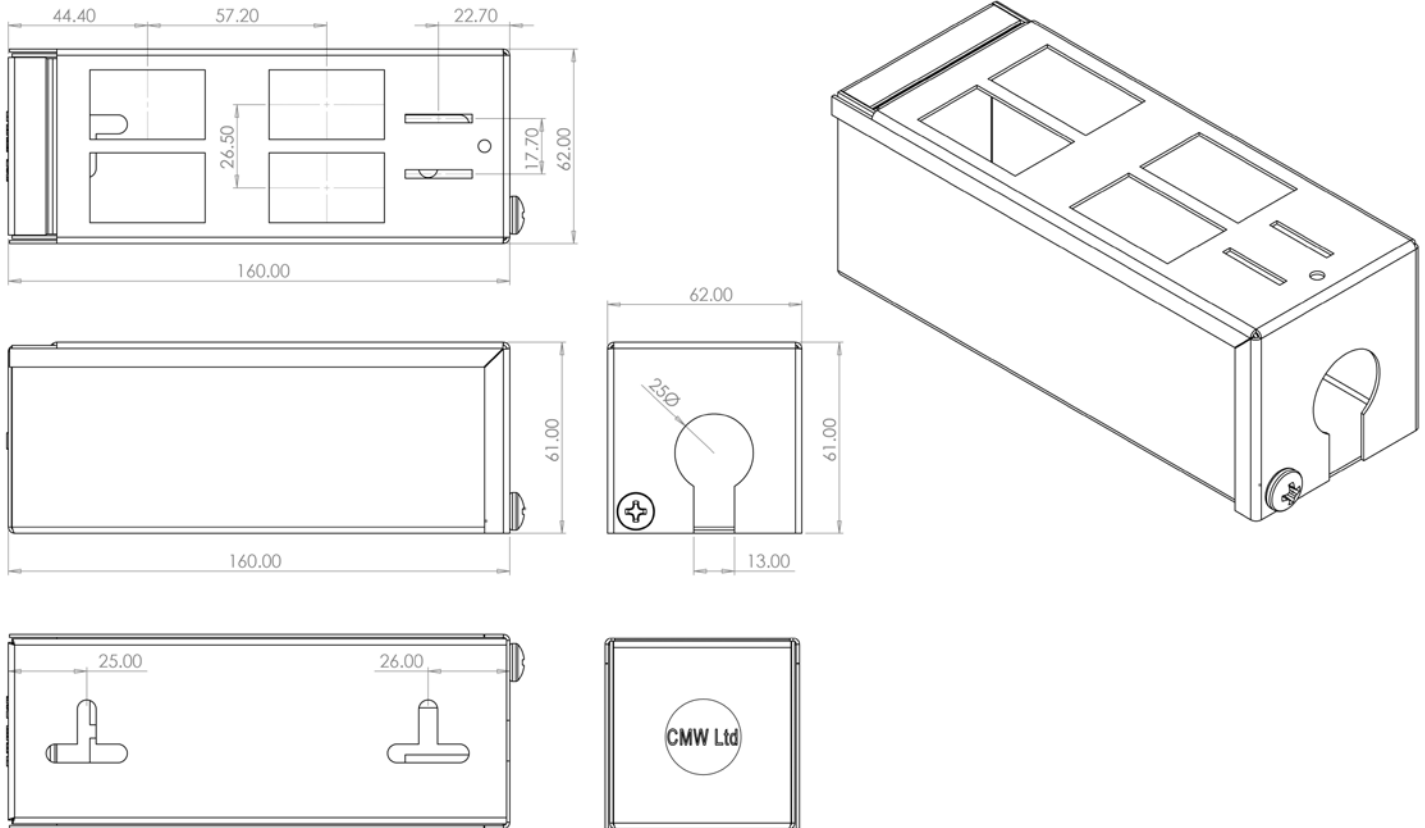

Cable Management Warehouse 4 Way GOP Box - 25mm - Individual

Part Code: GOP425

The new CMW Ltd Grid Outlet Position (GOP) Boxes have been designed to complement the existing range of POD Boxes.

There are 5 versions available from stock, but other sizes are available to order.

- Made from 1.0mm Mild Steel
- Standard paint finish is Black, RAL9005 and is a "Fine Textured Finish"
- 2 fixings points on the base of the box for securing down if required
- LJ6C Apertures as standard
- Complete with cable tie fixing points
- Height 61mm x Width 62mm x Length 160mm
- 25mm Flexible Conduit Gland Entry
- Sold Individually
- "L" Brackets available to complement the GOP Box
- Pre-Cut Lengths of Flexible Conduit available to complement the GOP Box

Part Code: GOP425

Product Drawings

Part Number Table

Part Number	Description
GOP220	2 Way, CMW GOP box, 20mm
GOP2725	2 Way, CMW GOP box, 25mm
GOP432	4 Way, CMW GOP box, 32mm
GOP632	6 Way, CMW GOP box, 32mm