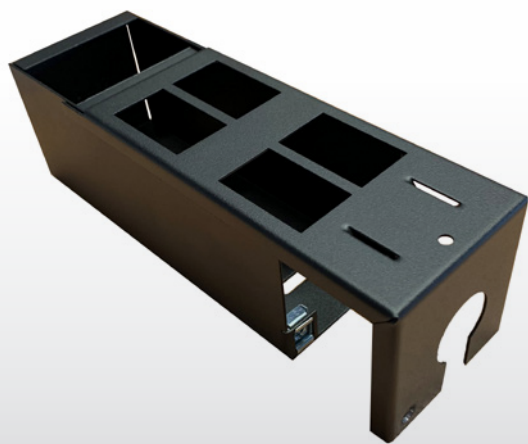

Cable Management Warehouse 4 Way GOP Box - 25mm - Individual

Part Code: GOP425

The new CMW Ltd Grid Outlet Position (GOP) Boxes have been designed to complement the existing range of POD Boxes.

There are 5 versions available from stock, but other sizes are available to order.

- Made from 1.0mm Mild Steel
- Standard paint finish is Black, RAL9005 and is a "Fine Textured Finish"
- 2 fixings points on the base of the box for securing down if required
- LJ6C Apertures as standard
- Complete with cable tie fixing points
- Height 61mm x Width 62mm x Length 160mm
- 25mm Flexible Conduit Gland Entry
- Sold Individually
- "L" Brackets available to complement the GOP Box
- Pre-Cut Lengths of Flexible Conduit available to complement the GOP Box