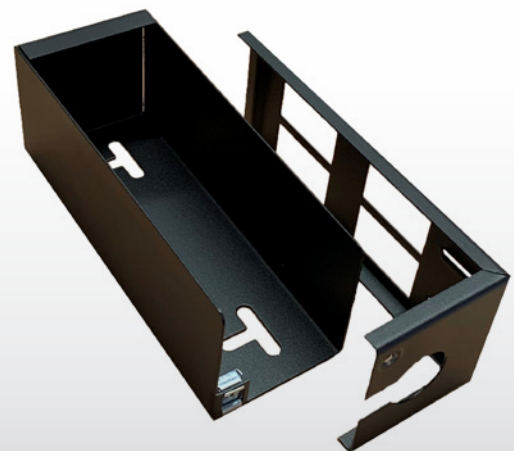

Cable Management Warehouse 4 Way GOP Box - 25mm - Individual

Part Code: GOP425

The new CMW Ltd Grid Outlet Position (GOP) Boxes have been designed to complement the existing range of POD Boxes.

There are 5 versions available from stock, but other sizes are available to order.

- Made from 1.0mm Mild Steel
- Standard paint finish is Black, RAL9005 and is a "Fine Textured Finish"
- 2 fixings points on the base of the box for securing down if required
- LJ6C Apertures as standard
- Complete with cable tie fixing points
- Height 61mm x Width 62mm x Length 160mm
- 25mm Flexible Conduit Gland Entry
- Sold Individually
- "L" Brackets available to complement the GOP Box
- Pre-Cut Lengths of Flexible Conduit available to complement the GOP Box