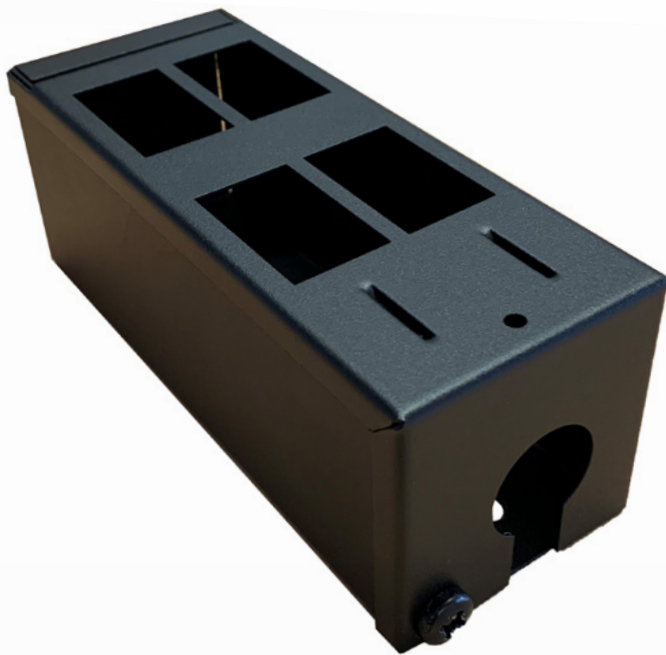

Cable Management Warehouse 4 Way GOP Box - 25mm - Individual

Part Code: GOP425

The new CMW Ltd Grid Outlet Position (GOP) Boxes have been designed to complement the existing range of POD Boxes.

There are 5 versions available from stock, but other sizes are available to order.

- Made from 1.0mm Mild Steel
- Standard paint finish is Black, RAL9005 and is a "Fine Textured Finish"
- 2 fixings points on the base of the box for securing down if required
- LJ6C Apertures as standard
- Complete with cable tie fixing points
- Height 61mm x Width 62mm x Length 160mm
- 25mm Flexible Conduit Gland Entry
- Sold Individually
- "L" Brackets available to complement the GOP Box
- Pre-Cut Lengths of Flexible Conduit available to complement the GOP Box