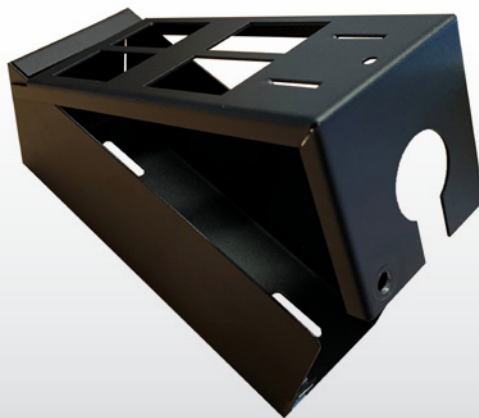

Cable Management Warehouse 4 Way GOP Box - 25mm - Individual

Part Code: GOP425

The new CMW Ltd Grid Outlet Position (GOP) Boxes have been designed to complement the existing range of POD Boxes.

There are 5 versions available from stock, but other sizes are available to order.

- Made from 1.0mm Mild Steel
- Standard paint finish is Black, RAL9005 and is a "Fine Textured Finish"
- 2 fixings points on the base of the box for securing down if required
- LJ6C Apertures as standard
- Complete with cable tie fixing points
- Height 61mm x Width 62mm x Length 160mm
- 25mm Flexible Conduit Gland Entry
- Sold Individually
- "L" Brackets available to complement the GOP Box
- Pre-Cut Lengths of Flexible Conduit available to complement the GOP Box