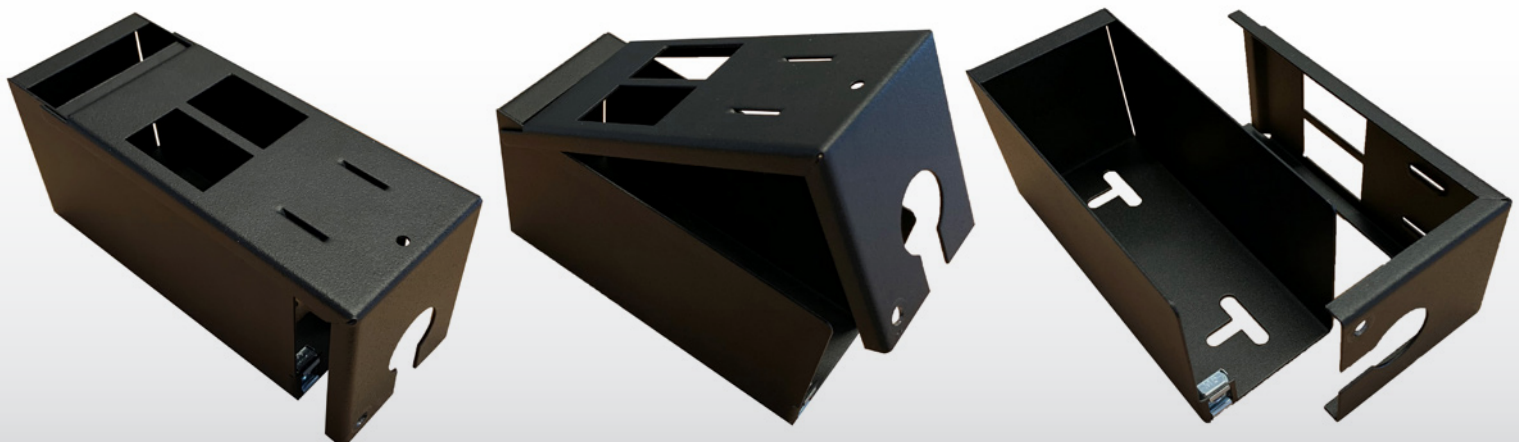

## 2 Way GOP Box - 25mm - Individual

Part Code: GOP2725

The new CMW Ltd Grid Outlet Position (GOP) Boxes have been designed to complement the existing range of POD Boxes.

There are 5 versions available from stock, but other sizes are available to order.

- Made from 1.0mm Mild Steel
- Standard paint finish is Black, RAL9005 and is a "Fine Textured Finish"
- 2 fixings points on the base of the box for securing down if required
- LJ6C Apertures as standard
- Complete with Cable Tie Fixing Points
- Height 71mm x Width 62mm x Length 140mm
- 25mm Flexible Conduit Gland Entry
- Sold Individually
- "L" Brackets available to complement the GOP Box
- Pre-Cut Lengths of Flexible Conduit available to complement the GOP Box