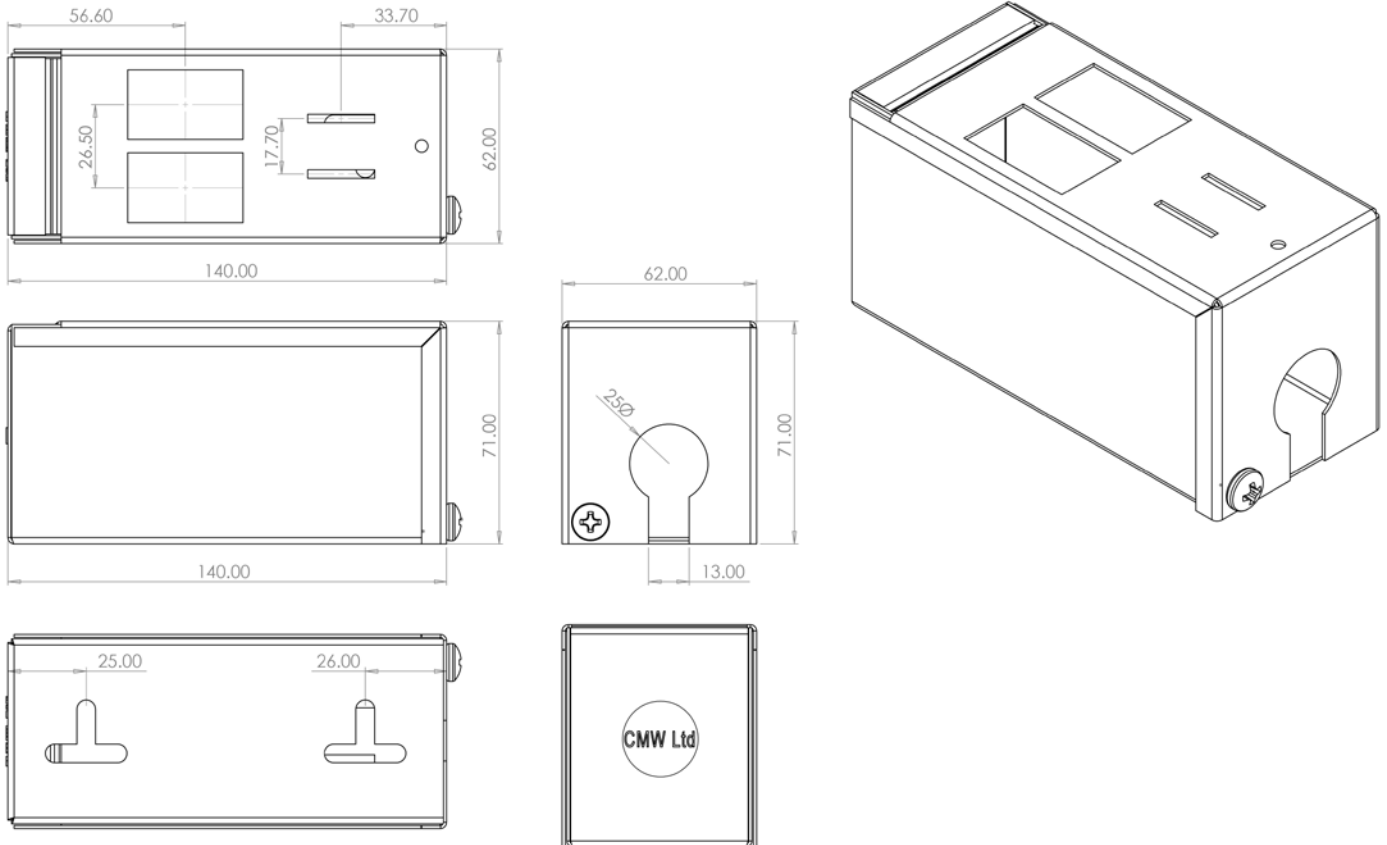

- Made from 1.0mm Mild Steel
- Standard paint finish is Black, RAL9005 and is a "Fine Textured Finish"
- 2 fixings points on the base of the box for securing down if required
- LJ6C Apertures as standard
- Complete with Cable Tie Fixing Points
- Height 71mm x Width 62mm x Length 140mm
- 25mm Flexible Conduit Gland Entry
- Sold Individually
- "L" Brackets available to complement the GOP Box
- Pre-Cut Lengths of Flexible Conduit available to complement the GOP Box

# Cable Management Warehouse 2 Way GOP Box - 25mm - Individual

Part Code: GOP2725

## Product Drawings