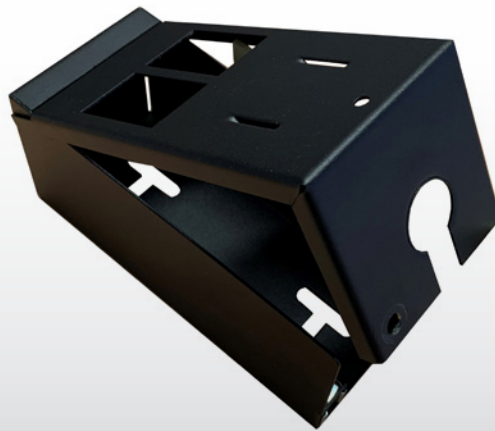

Cable Management Warehouse

2 Way GOP Box - 20mm - Individual

Part Code: GOP220

The new CMW Ltd Grid Outlet Position (GOP) Boxes have been designed to complement the existing range of POD Boxes.

There are 5 versions available from stock, but other sizes are available to order.

- Made from 1.0mm Mild Steel
- Standard paint finish is Black, RAL9005 and is a "Fine Textured Finish"
- 2 fixings points on the base of the box for securing down if required
- Lj6C Apertures as standard
- Complete with Cable Tie Fixing Points
- Height 61mm x Width 62mm x Length 140mm
- 20mm Flexible Conduit Gland Entry
- Sold Individually
- "L" Brackets available to complement the GOP Box
- Pre-Cut Lengths of Flexible Conduit available to complement the GOP Box