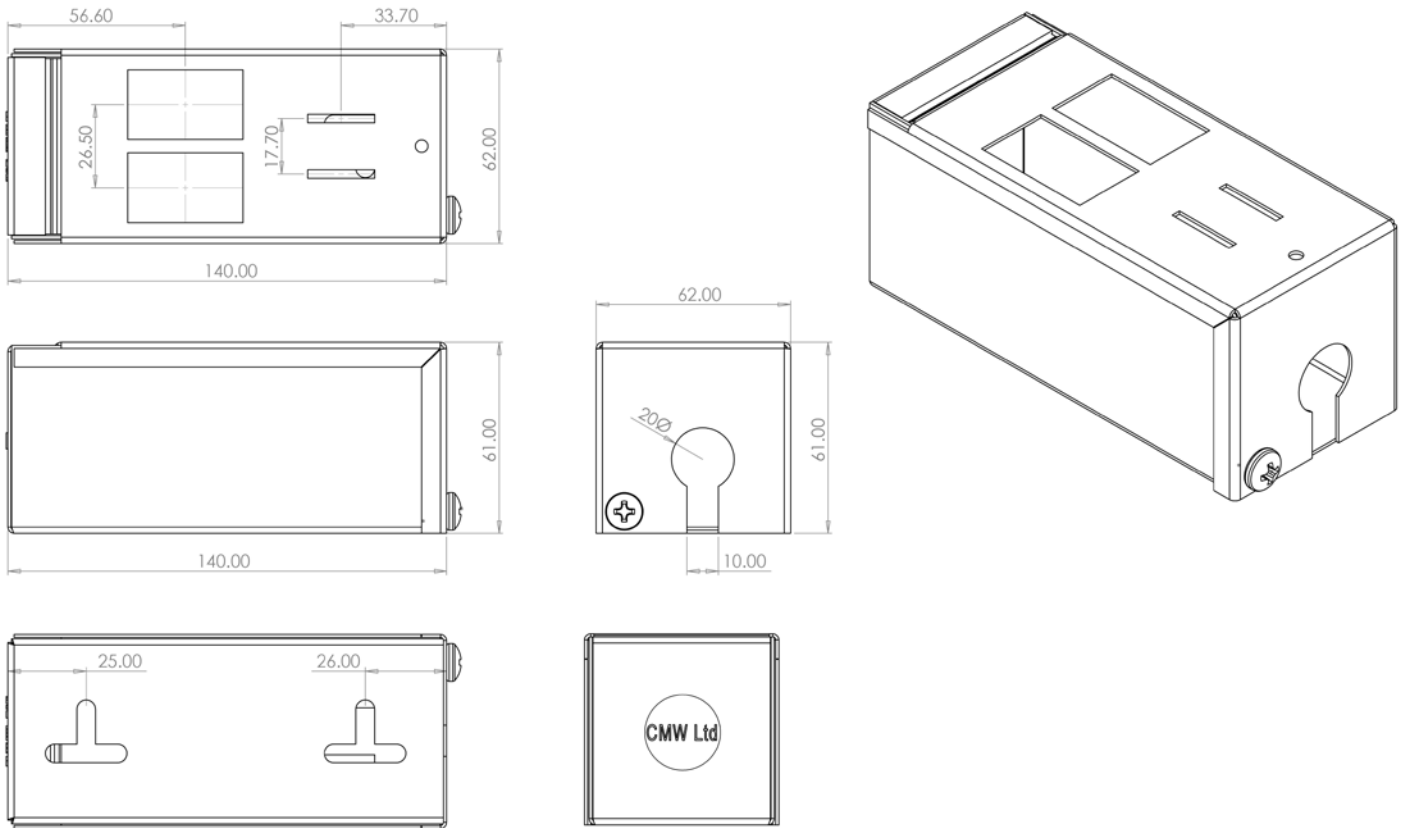

Cable Management Warehouse

2 Way GOP Box - 20mm - Individual

Part Code: GOP220

The new CMW Ltd Grid Outlet Position (GOP) Boxes have been designed to complement the existing range of POD Boxes.

There are 5 versions available from stock, but other sizes are available to order.

- Made from 1.0mm Mild Steel
- Standard paint finish is Black, RAL9005 and is a "Fine Textured Finish"
- 2 fixings points on the base of the box for securing down if required
- Lj6C Apertures as standard
- Complete with Cable Tie Fixing Points
- Height 61mm x Width 62mm x Length 140mm
- 20mm Flexible Conduit Gland Entry
- Sold Individually
- "L" Brackets available to complement the GOP Box
- Pre-Cut Lengths of Flexible Conduit available to complement the GOP Box

Part Code: GOP220

Product Drawings

Part Number Table

Part Number	Description
GOP2725	2 Way, CMW GOP box, 25mm
GOP425	4 Way, CMW GOP box, 25mm
GOP432	4 Way, CMW GOP box, 32mm
GOP632	6 Way, CMW GOP box, 32mm