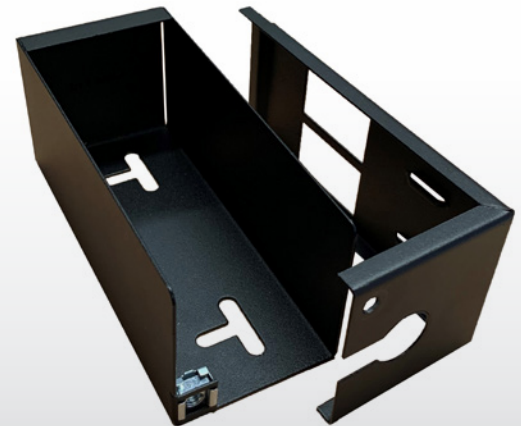

Cable Management Warehouse

2 Way GOP Box - 20mm - Individual

Part Code: GOP220

The new CMW Ltd Grid Outlet Position (GOP) Boxes have been designed to complement the existing range of POD Boxes.

There are 5 versions available from stock, but other sizes are available to order.

- Made from 1.0mm Mild Steel
- Standard paint finish is Black, RAL9005 and is a "Fine Textured Finish"
- 2 fixings points on the base of the box for securing down if required
- Lj6C Apertures as standard
- Complete with Cable Tie Fixing Points
- Height 61mm x Width 62mm x Length 140mm
- 20mm Flexible Conduit Gland Entry
- Sold Individually
- "L" Brackets available to complement the GOP Box
- Pre-Cut Lengths of Flexible Conduit available to complement the GOP Box