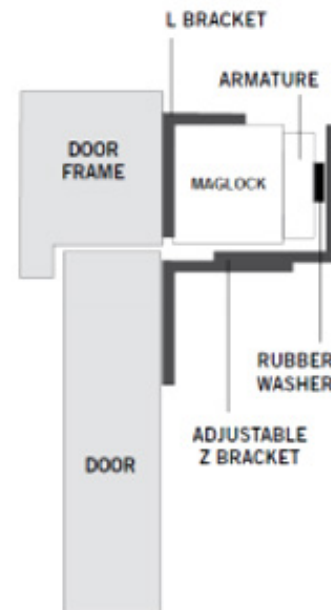

Slimline maglock Z & L bracket Set

Part Code: SM-ZL-280

Fully adjustable Z & L bracket set for slim maglocks. Suitable for inward opening doors.

- MOV For use on inward opening doors
- Compatible with SM-280 maglocks
- Anodised aluminium finish
- Fully adjustable
- Z bracket Size: 180 x 50 x 50(mm)
- L bracket Size: :250 x 47 x 28(mm)