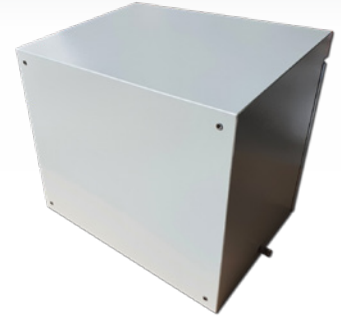

Typical Options:

- RAL7035 light grey, RAL9005 black or any standard RAL colour can be specified.
- Doors can be supplied with upgraded locks, handles, hinged to the right or with toughened glass windows.
- Gland plates can be placed in any face or made any size.
- Cable management, document holders, DIN rails and other requirements such as internal power distribution can easily be accommodated.
- Cabinets can be fitted with Thermostatic heaters.
- Heat dissipation can be achieved with external air conditioning or vortex cooling.