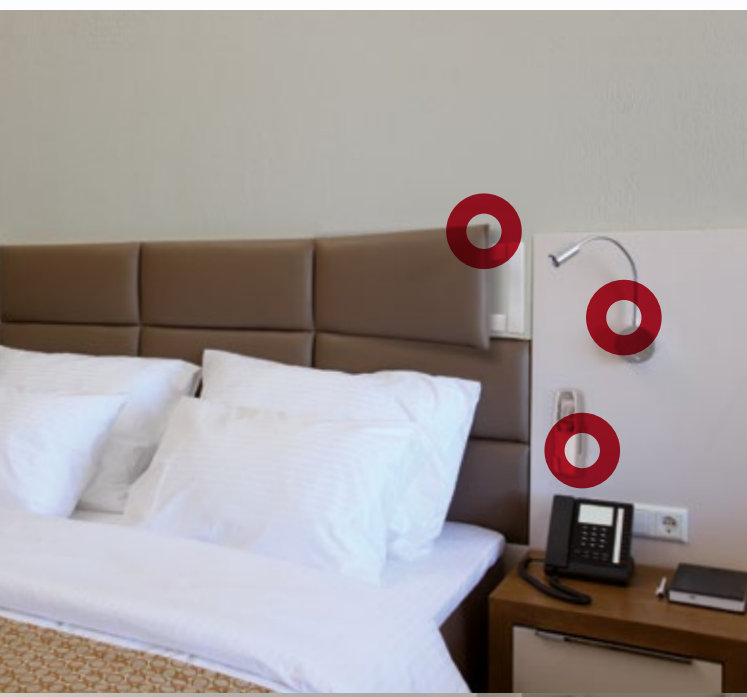

ADHESIVE RECOMMENDATIONS OF USE

Ideal temperature from 18°C to 20°C
Relative humidity from 40% to 60%

Clean the surface

Remove paper and press

Adhesive reaches maximum performance after 24 hours

*Weight resistance of 50mm x 100mm of closure.