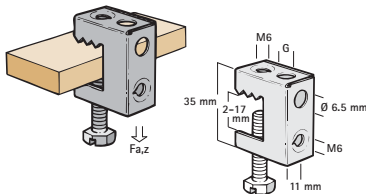

Britclips® Master Clamps

Part No.	Code	G (mm)	Fa,z (N)
EP53420717	MC	Ø 6.5	550
EM53421117	MC10	Ø 11.0	550