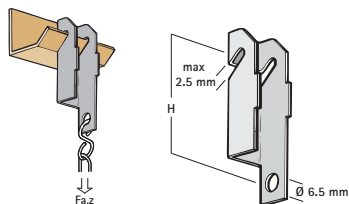

Britclips® Z Purlin Hangers

Part No.	Code	H (mm)	Fa,z (N)
EM57020103	ZP1	48	450

EP part codes are bagged products | More sizes and variations are shown
EM part codes are boxed products | online at walraven.com