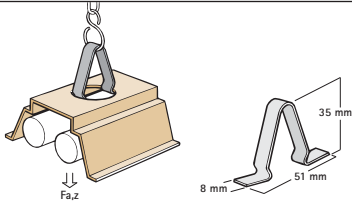

Miscellaneous Products

Britclips® Suspension Clips

Part No.	Code	Fa,z (N)
EP59030000	HSC1	80