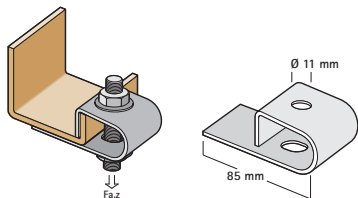

Purlin Hangers

Britclips® Z Purlin Clamp

Part No.	Code	Fa,z (N)
EP57431185	ZHD2	450