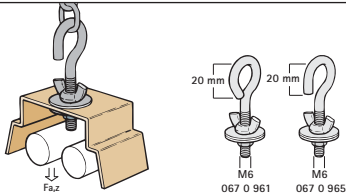

BIS Eye Bolt Assemblies

Part No.	Code	Fa,z (N)
0670961	HEBC6	100
0670965	HEBO6	100