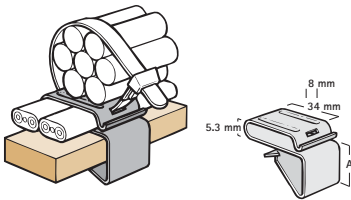

Britclips® Cable Run / Cable Tie Clips

Part No.	Code	A (mm)
EP52323412	CRCT2-12	3 - 12
EP52323425	CRCT12-20	12 - 25

Cable and Conduit Clips / Clamps

Britclips® Support Clips