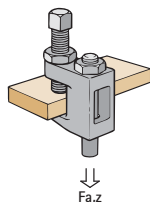

Heavy Duty Fixings

BIS Beam Clamps Model C

Part No.	Code	A (mm)	R (mm)	G	H (mm)	Fa,z (N)
6003905	TKN8-D9	≤18	9	M8	35	1,200
6003910	TKN10-D11	≤20	11	M10	42	2,500
6003912	TK12-D13	≤26	13	M10	54	3,500

Suspended Ceiling Fixings

Britclips® T Bar / Twist On Clips (AC)