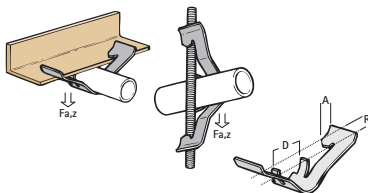

Part No.	Code	A (mm)	D (mm)	R	Fa,z (N)
EP55922008	SC750	6 - 9	16 - 20	M6 - M8	450
EP55922510	SC1000	6 - 9	16 - 20	M6-M8 / M10	450
EM55923210	SC1250	6 - 9	25 - 32	M6-M8 / M10	450

EP part codes are bagged products | More sizes and variations are shown
EM part codes are boxed products | online at walraven.com