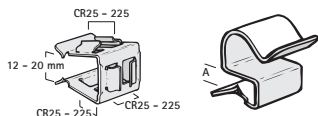

Britclips® Cable Run Clips

Part No.	Code	A (mm)
EP52020020	CRA	12 - 20