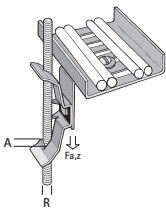

## Britclips® Utility Clips / Light Duty Cable Tray Brackets

Part No.	Code	A (mm)	R (mm)	Fa,z (N)
EM55920008	UC250-CTB	3 - 7	M4 - M8	220
EM55920012	UC375-CTB	9 - 14	M10 - M12	220

EP part codes are bagged products | More sizes and variations are shown  
EM part codes are boxed products | online at walraven.com