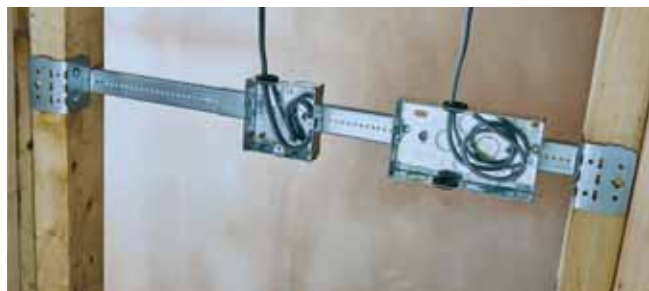

Fits 10-16
and 16-24 inch
stud centres

"The Walraven RSWB has quickly become an essential part of our first fix process"

"These are a time saver in every way"

"So easy to use and versatile"

"A revelation"

For more information or free sample

sales.uk@walraven.com

+44 (0) 1295 75 34 00

walraven.com/en/rswb