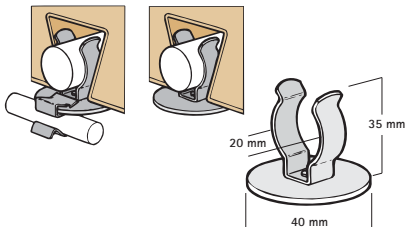

Britclips® Dovetail Cable Hanger (HOL1)

Part No.	Code
EM58220000	HOL1

EP part codes are bagged products | More sizes and variations are shown
EM part codes are boxed products | online at walraven.com