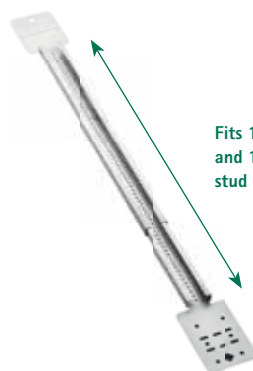

Fits 10-16
and 16-24 inch
stud centres

"The Walraven RSWB has quickly become an essential part of our first fix process"

"These are a time saver in every way"

"So easy to use and versatile"

"A revelation"

For more information or free sample

sales.uk@walraven.com

+44 (0) 1295 75 34 00

walraven.com/en/rswb