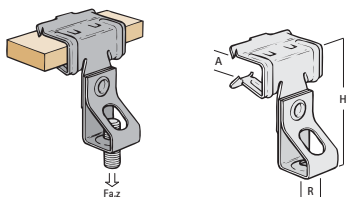

Britclips® Beam Clips/ Threaded Rod Hanger

Part No.	Code	A (mm)	H (mm)	R (mm)	Fa,z (N)
EM50420804	RH8MT-12	2 - 4	44	M8	680
EM50421004	RH10MT-12	2 - 4	44	M10	680
EM50420609	RH6MT-25	5 - 9	51	M6	680
EM50420809	RH8MT-25	5 - 9	51	M8	680
EM50421009	RH10MT-25	5 - 9	51	M10	680
EM50420616	RH6MT-50	10 - 16	56	M6	680
EM50420816	RH8MT-50	10 - 16	56	M8	680
EM50421016	RH10MT-50	10 - 16	56	M10	680
EM50420620	RH6MT-75	17 - 20	63	M6	680
EM50420820	RH8MT-75	17 - 20	63	M8	680