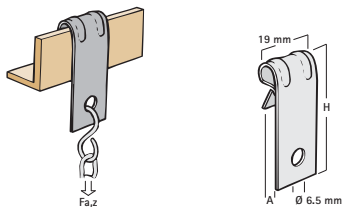

Britclips® Vertical Flange Clips

Part No.	Code	A (mm)	H (mm)	Fa,z (N)
EP57020005	VF1	1 - 5	39	720
EP57020007	VF2	5 - 7	40	720