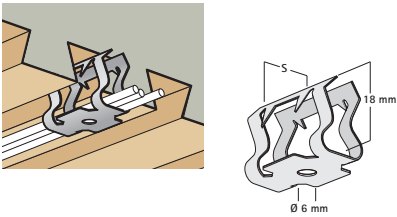

Britclips® Dovetail Cable Hangers (HOL2-xC)

Part No.	Code	S (mm)
EM58220001	HOL2-SC	12 - 16
EM58220002	HOL2-LC	17 - 22