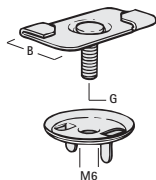

Part No.	Code	B (mm)	G (mm)	Fa,z (N)
EM56521603	AC15	15	M6 x 16	220
EP56521604	AC25	25	M6 x 16	220
EM56520627	AC1000	25	M6 x 16	450