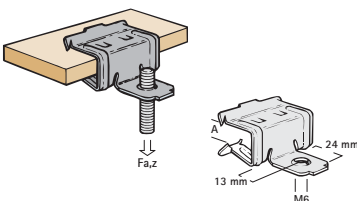

Britclips® Light Duty Rod Hangers M6

Part No.	Code	A (mm)	Fa,z (N)
EM50425609	BC250-M6	5 - 9	150
EM50425616	BC500-M6	10 - 16	150

EP part codes are bagged products | More sizes and variations are shown
EM part codes are boxed products | online at walraven.com