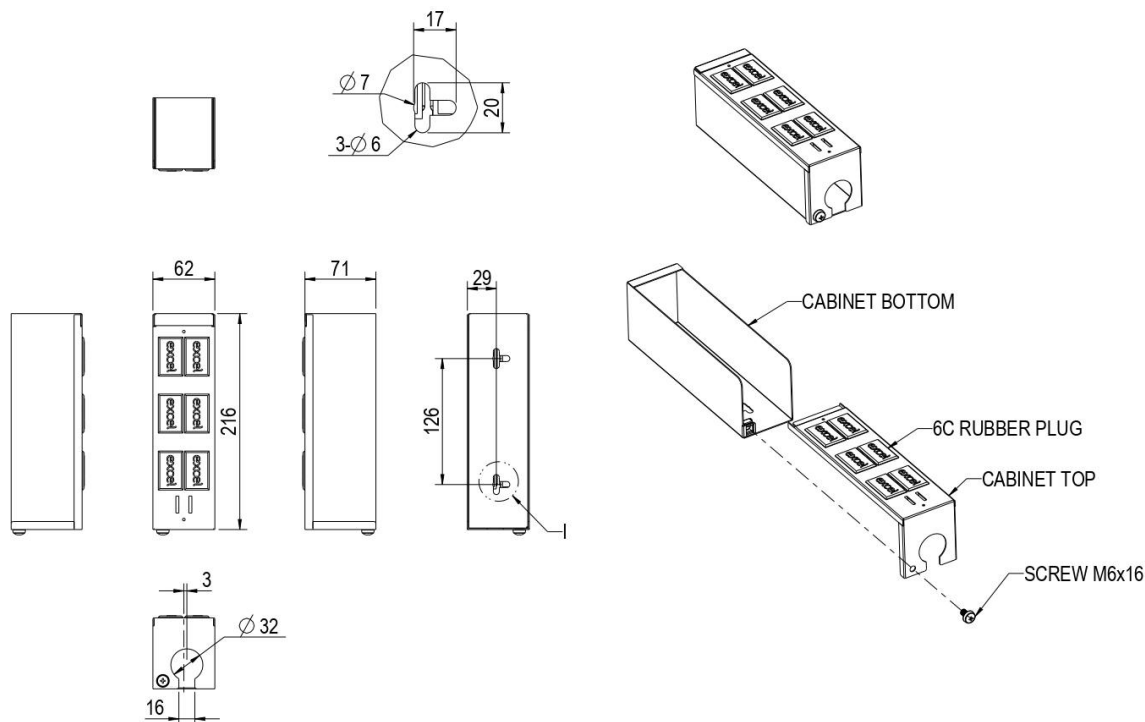

✕ 25 Year system warranty

Product Overview

The Excel Grid Outlet Position (GOP) Box Plus has been developed from the successful original versions. This range is available in four versions from 2 Way to 12 Way. The 2 and 4 way are available with a 25mm flexible conduit fixing point. The 4 and 6 way are available with a 32mm flexible conduit fixing point. The range has been developed for fixing to the end of flexible conduit typically where outlets are presented in a grid layout with cable containment mounted within a raised floor system. The GOP Box then has a degree of flexibility to be positioned within the radius of the flexible conduit to suit the office layout. 25 mm and 32 mm "L" Brackets are available to fix the other end of the flexible conduit to the floor slab. GOP Boxes are typically then attached to the underside of the desk, the flexible conduit passing through the floor tile via a grommet.

The flexible conduit fixing hole is slotted to aid cable installation. As the flexible conduit hole is part of the jack mounting metal work it ensures easy termination of the outlet while maintaining the cable management. The base has two fixing holes for mounting where required. The two parts of the box are assembled with a single machine screw.

GOP Boxes and "L" Brackets are sold in packs of 10 to reduce packaging waste. The flexible conduit is sold separately.

Product Specifications

Feature	Values
Surface mounted	Yes
Floor box/sub-floor mounted	Yes
Type of fastening	Screw
Suitable for number of outlets / modules	6

Product drawing (2-6 way versions)

2 Way GOP Box Plus

4 Way GOP Box Plus

6 Way GOP Box Plus

Excel 6 Way GOP Box Plus 32mm (10-Pack)

Item Code: 350-642

Product drawing (6 way version)

Standards