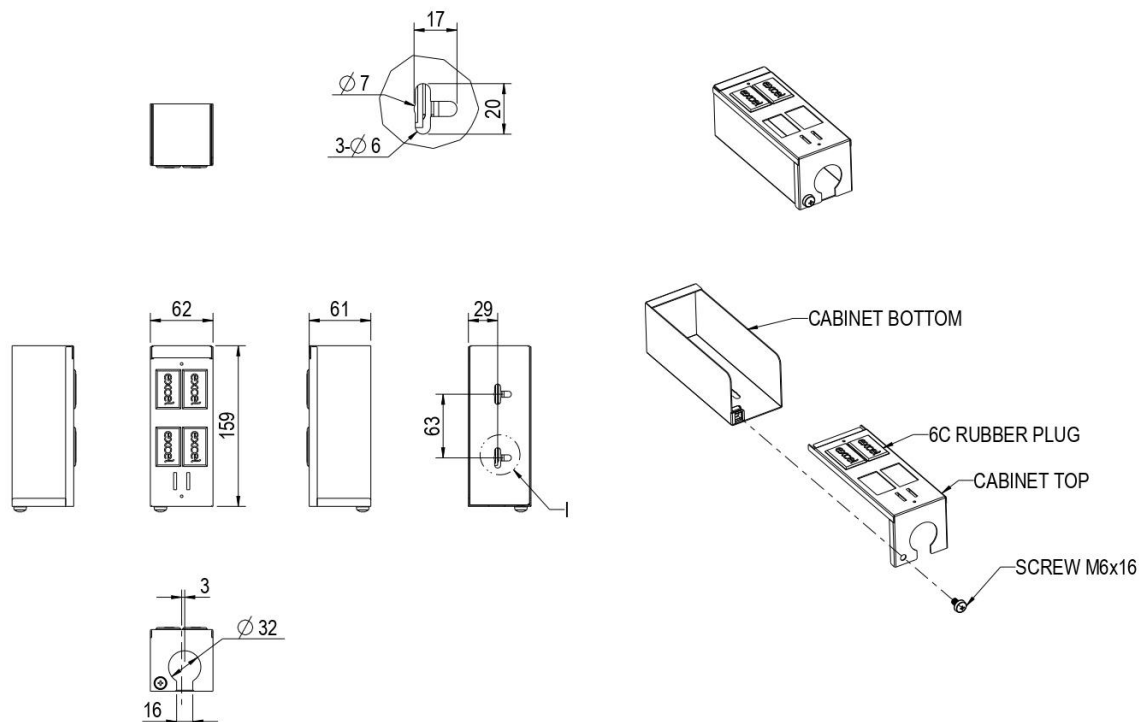

The flexible conduit fixing hole is slotted to aid cable installation. As the flexible conduit hole is part of the jack mounting metal work it ensures easy termination of the outlet while maintaining the cable management. The base has two fixing holes for mounting where required. The two parts of the box are assembled with a single machine screw.

2 Way GOP Box Plus

4 Way GOP Box Plus

6 Way GOP Box Plus

## Product drawing (4 way version)