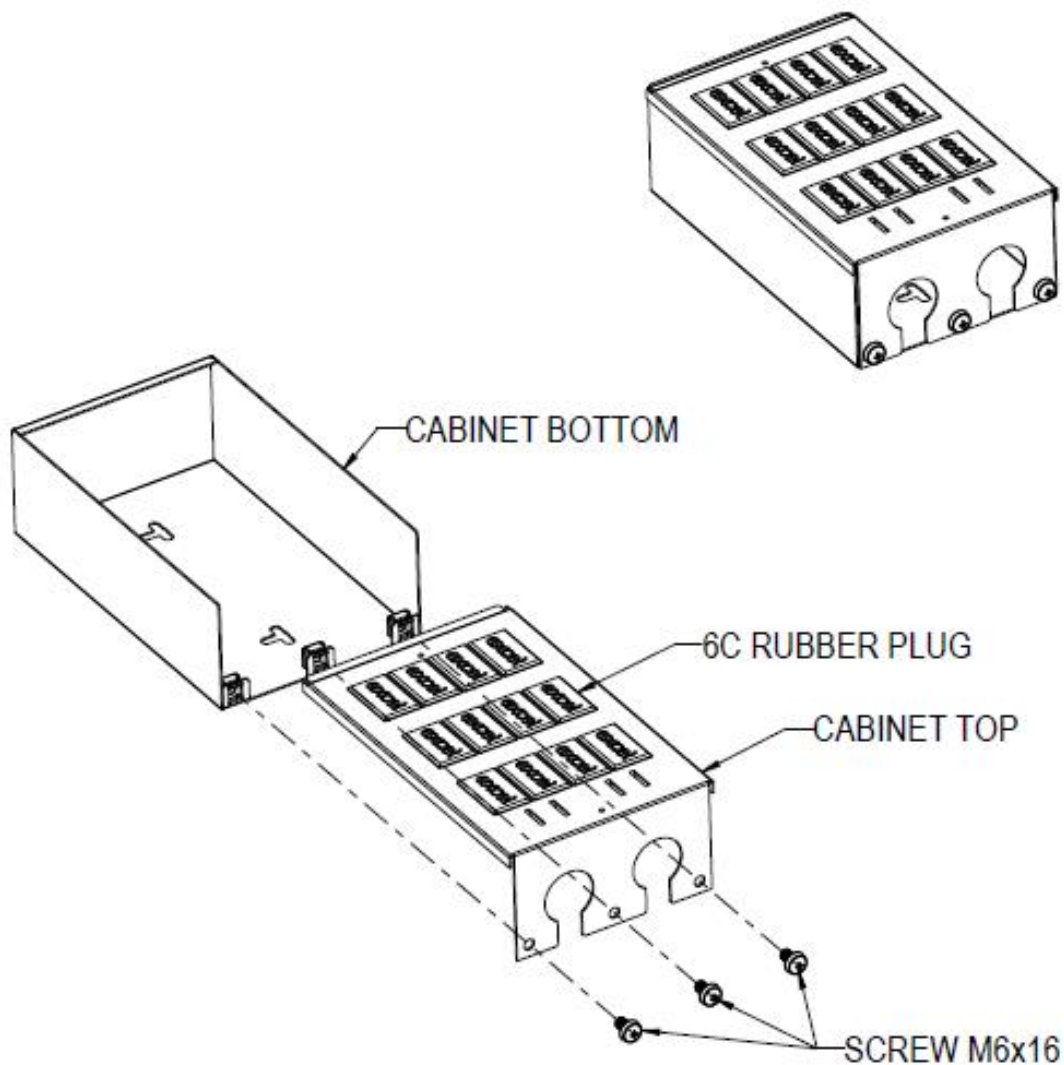

✕ 25 Year system warranty

Product Overview

The Excel Grid Outlet Position (GOP) Box Plus has been developed from the successful original versions. This range is available in four versions from 2 Way to 12 Way. The 2 and 4 way are available with a 25mm flexible conduit fixing point. The 4 and 6 way are available with a 32mm flexible conduit fixing point. The range has been developed for fixing to the end of flexible conduit typically where outlets are presented in a grid layout with cable containment mounted within a raised floor system. The GOP Box then has a degree of flexibility to be positioned within the radius of the flexible conduit to suit the office layout. 25 mm and 32 mm "L" Brackets are available to fix the other end of the flexible conduit to the floor slab. GOP Boxes are typically then attached to the underside of the desk, the flexible conduit passing through the floor tile via a grommet.

The flexible conduit fixing hole is slotted to aid cable installation. As the flexible conduit hole is part of the jack mounting metal work it ensures easy termination of the outlet while maintaining the cable management. The base has two fixing holes for mounting where required. The two parts of the box are assembled with a single machine screw.

GOP Boxes and "L" Brackets are sold in packs of 10 to reduce packaging waste. The flexible conduit is sold separately.

Product Specifications

Feature	Values
Surface mounted	Yes
Floor box/sub-floor mounted	Yes
Type of fastening	Screw
Suitable for number of outlets / modules	12

Product drawing (12 way versions)

Product drawing (12 way version)

Standards

Applicable standard	Detail
RoHS	Compliant to the Restriction of Hazardous Substances
WFD	Compliant to Waste Framework Directive
SCIP	Compliant - Does Not Contain Substances of Concern in Products