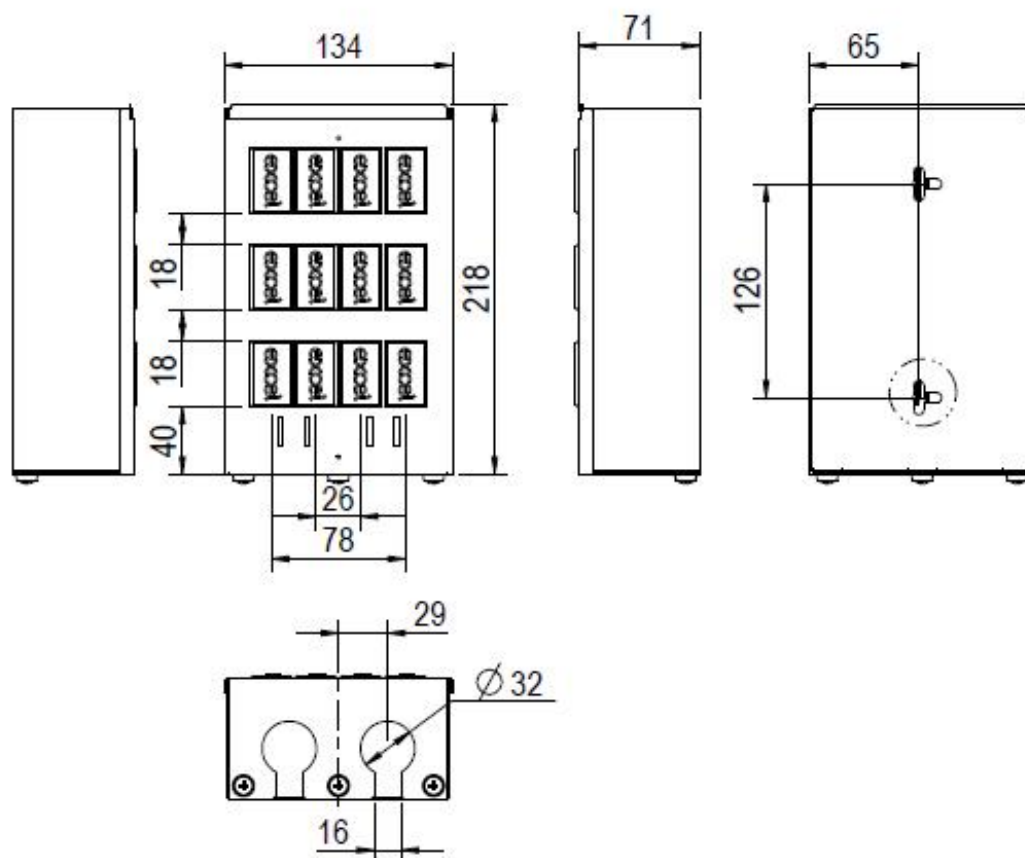

Product drawing (12 way versions)