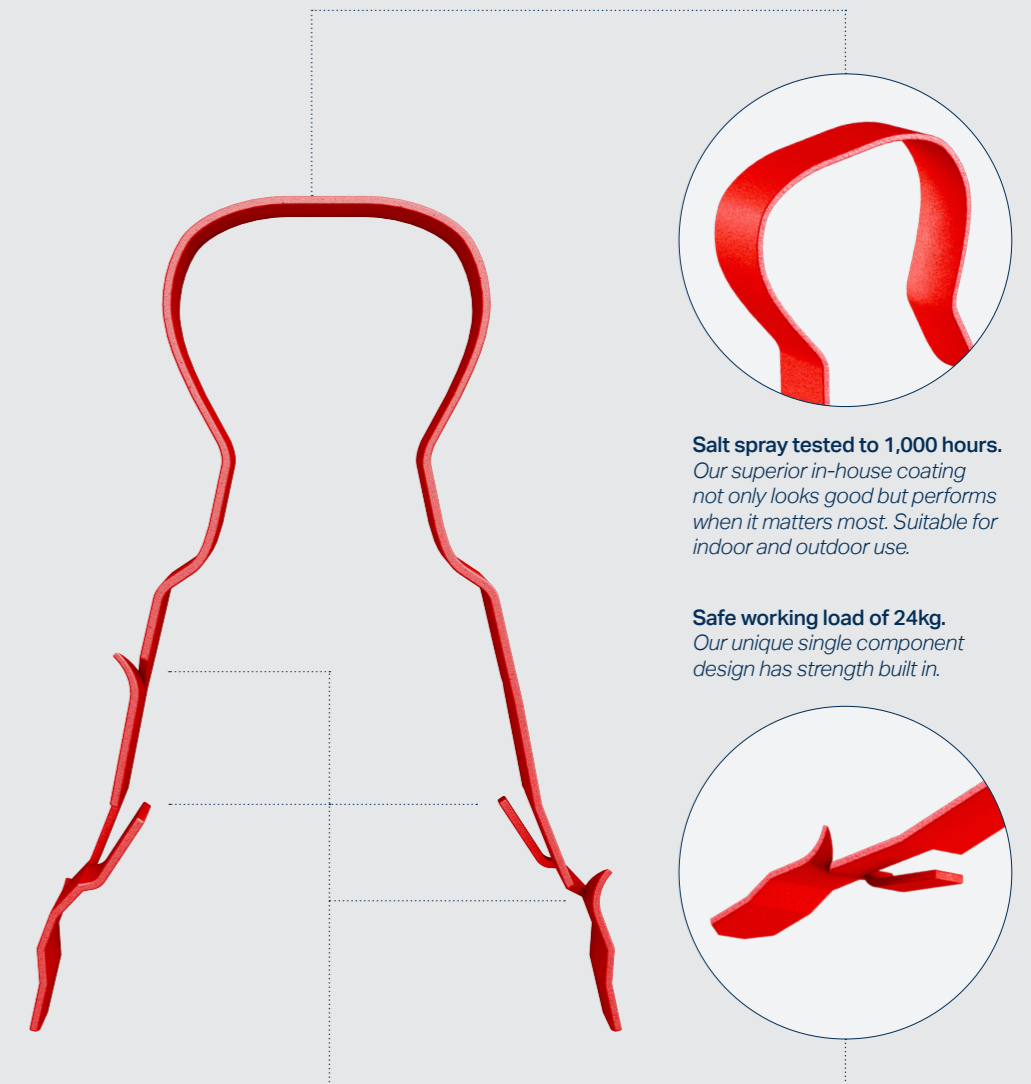

### FAST AND EASY TO INSTALL

No need for plugs,  
screws and washers  
– just drill your hole,  
slide our clip over  
the cable, and push  
it into the wall.

\*Softer substrates – Plaster,  
Plasterboard, etc.