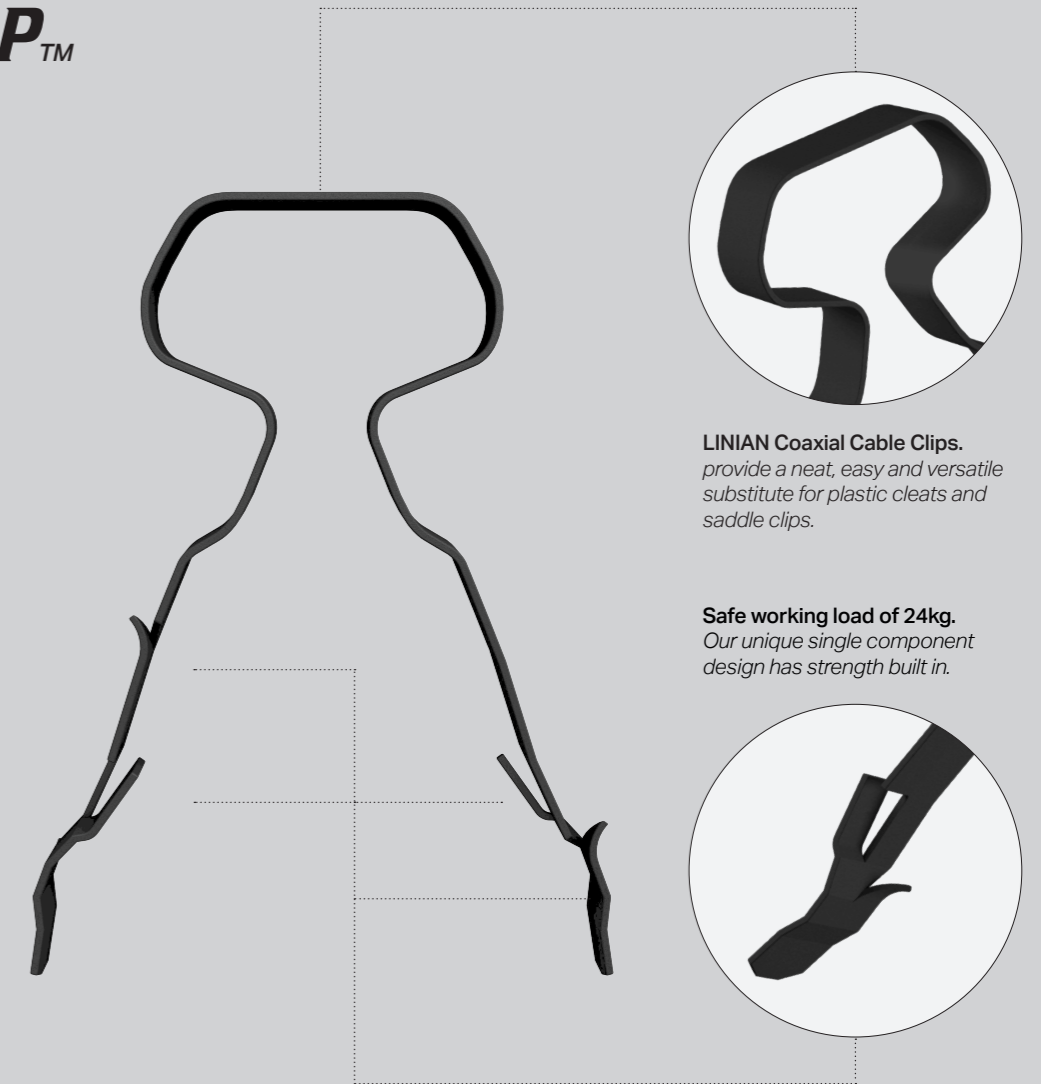

## COAXIAL CLIP™

To suit RG59 Coaxial 'Shotgun' Cabling

Quick installation for CCTV, AV and Satellite TV installations

18th Edition and Fire-Rate Cable Fixing, Safe and Compliant

90 & 120 minute fire resistant, meeting BSi and DIN classifications

Corrosion resistant and UV stable, suitable for indoor and outdoor use

LINIAN Coaxial Cable Clips provide a neat, easy and versatile substitute for plastic cleats and saddle clips.

Safe working load of 24kg. Our unique single component design has strength built in.

### FAST AND EASY TO INSTALL

No need for plugs, screws and washers – just drill your hole, slide our clip over the cable, and push it into the wall.

\*Softer substrates – Plaster, Plasterboard, etc.

\*Harder substrates – Concrete, Masonry, Timber, etc.