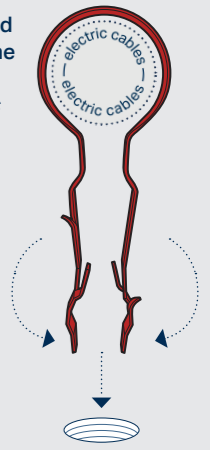

THE INDUSTRY STANDARD

Fast becoming the
industry standard
– FireClip™ meets
all current industry
regulations, and
surpasses a few too.

British Standards:
– BS7671: Amendment 3
– BS7671: 18th Edition 2018
– BSEN50200 PH120
– BS8519: 2010

European Standards:
– DIN 4102-12 E90

4mm – 14mm
Soft skin, flex and round
cables. Single and doubles.

Versatile
Can hold cable from Ø4mm up to
Ø14mm. Available in a variety of
colours including Red, Black or White.