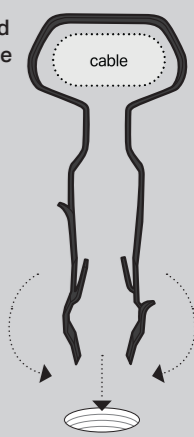

The Fastest Way to Install Coaxial Cables

COAXIAL CLIP™

- For CCTV, AV and Satellite TV installations
- For indoor and outdoor use
- Corrosion resistant & UV Stable

COAXIAL CLIP™

To suit RG59 Coaxial 'Shotgun' Cabling

Quick installation for CCTV, AV and Satellite TV installations

18th Edition and Fire-Rate Cable Fixing, Safe and Compliant

90 & 120 minute fire resistant, meeting BSi and DIN classifications

Corrosion resistant and UV stable, suitable for indoor and outdoor use

LINIAN Coaxial Cable Clips provide a neat, easy and versatile substitute for plastic cleats and saddle clips.

Safe working load of 24kg. Our unique single component design has strength built in.

FAST AND EASY TO INSTALL

No need for plugs, screws and washers – just drill your hole, slide our clip over the cable, and push it into the wall.

*Softer substrates – Plaster, Plasterboard, etc.

*Harder substrates – Concrete, Masonry, Timber, etc.

Drill a hole in your substrate. We suggest a Ø5mm hole for softer substrates* and Ø6mm for harder substrates* to a depth of 30mm.

Slide the clip over the cable. Make sure it's seated in the rounded area of the clip.

Compress and push it into the wall. Pinch the legs together and push into the

THE INDUSTRY STANDARD

Fast becoming the industry standard – Coaxial Clip™ meets all current industry regulations, and surpasses a few too.

1. British Standards:
2. BS7671: Amendment 3
   - BS7671: 18th Edition 2018
   - BSEN50200 PH120
   - BS8519: 2010

1. European Standards:
2. DIN 4102-12 E90

Versatile Can hold cable from Ø6mm upto Ø13mm. Available in Black and white.