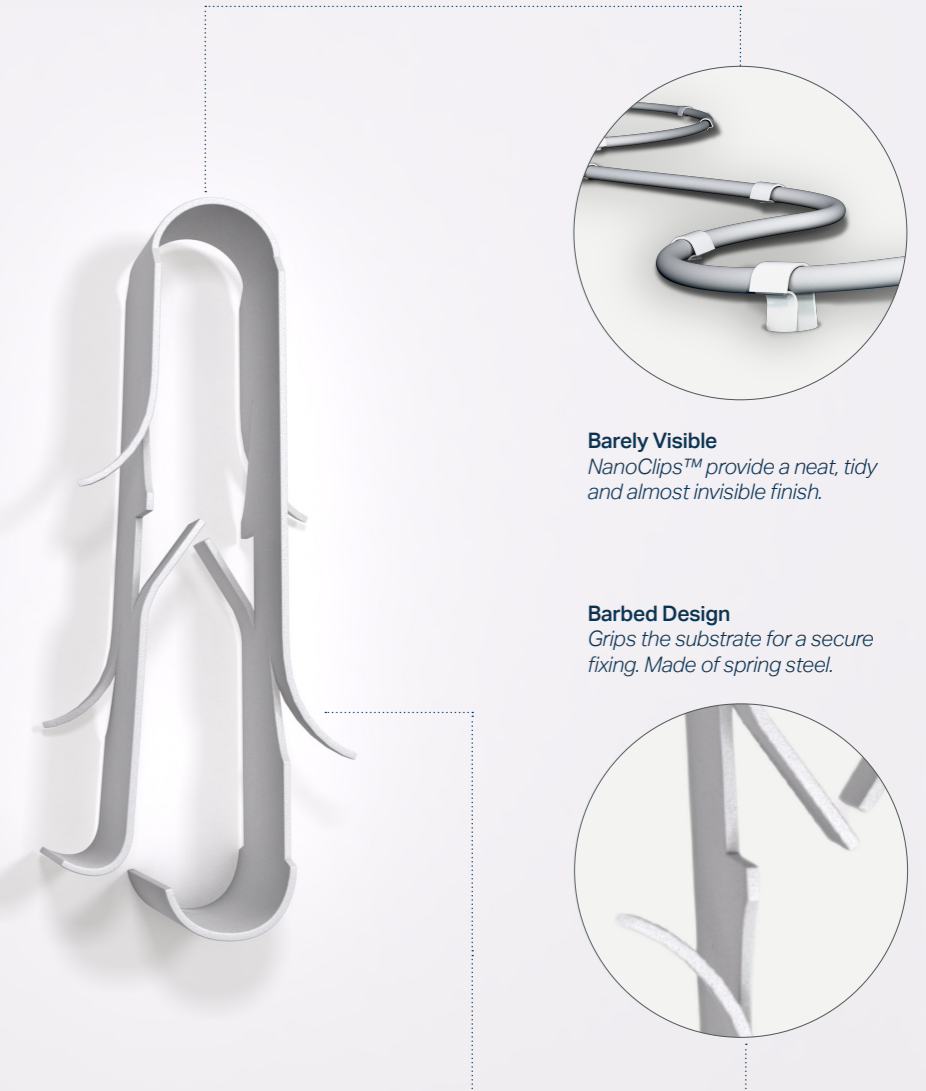

Incredibly Strong
Invisibly Small

NANO CLIP™

For fibre cables and other small diameter cables.

For cables

2-3mm

NANO CLIP™

To fit: 2mm and 3mm

Salt-spray tested > 1000hrs
Corrosion resistant and UV
stable, suitable for indoor and
outdoor use

18th Edition and
Fire-Rated Cable Fixings,
Safe and Compliant

90 & 120 minute fire
resistant, meeting BSi
and DIN classifications

Melt point > 1200 °C
Tested to London
Underground Standard for
smoke emissions

Barely Visible
NanoClips™ provide a neat, tidy
and almost invisible finish.

Barbed Design
Grips the substrate for a secure
fixing. Made of spring steel.

FAST AND EASY TO INSTALL

No need for plugs,
screws, washers or
nail in clips – just drill
your hole, slide our clip
over the cable, and
push it into the wall.

*Softer substrates – Plaster,
Plasterboard, etc.
*Harder substrates – Concrete,
Masonry, Timber, etc.

**Drill a hole in
your substrate.**
We suggest a Ø3mm hole for
softer substrates* and Ø3.5mm -
Ø4.5mm for harder substrates*
to a depth of 13.5mm.

**Insert the cable into the open
side of the clip.**
Make sure it stays seated in the
side with the OPENING.

**Push it into the
wall.**
Pinch the legs
together and
push into the
hole by hand.

THE INDUSTRY STANDARD

Fast becoming the
industry standard
– Nano Clip™ meets
all current industry
regulations, and
surpasses a few too.

British Standards:
– BS7671: Amendment 3
– BS7671: 18th Edition 2018
– BSEN50200 PH120
– BS8519: 2010

European Standards:
– DIN 4102-12 E90

2mm — 3mm
Fibre cables and other
small diameter cables.

Versatile
Can hold cable from Ø2mm upto
Ø3mm. Available in white, black and
brown.