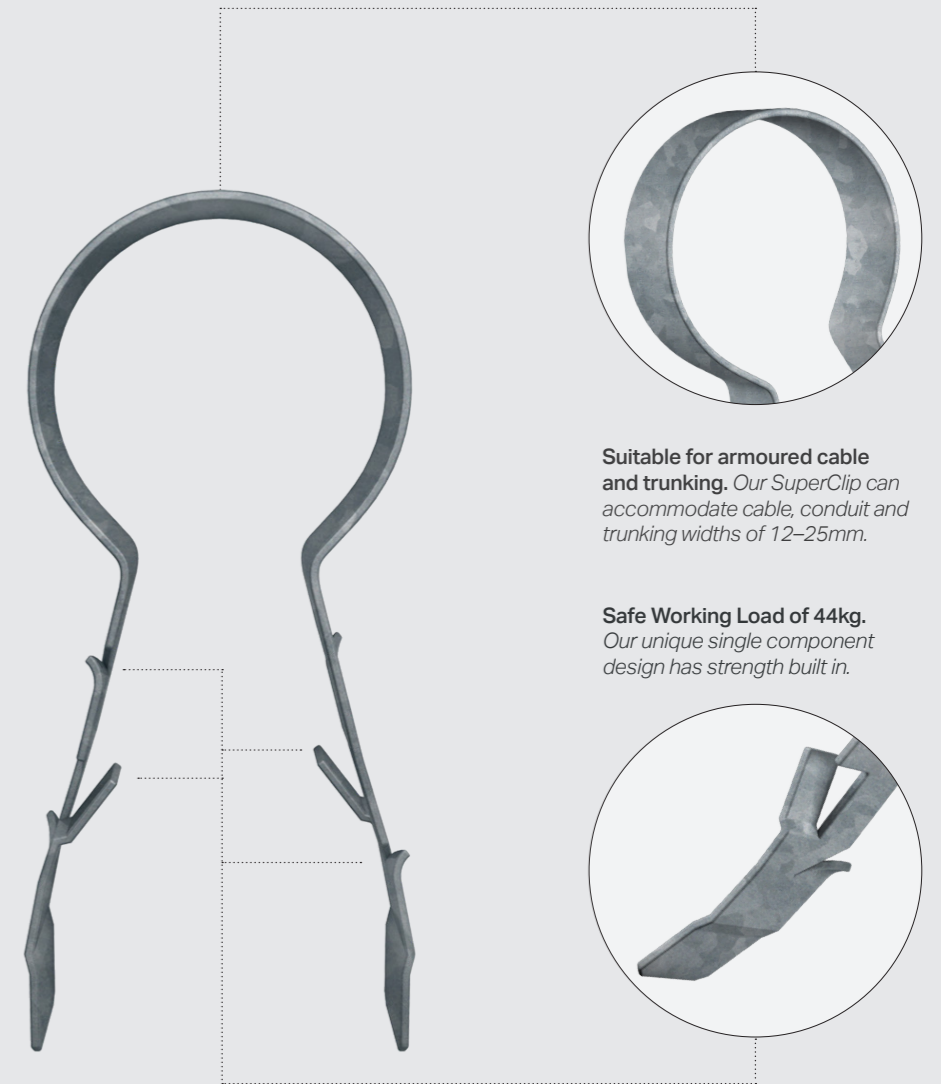

Suitable for armoured cable and trunking. Our SuperClip can accommodate cable, conduit and trunking widths of 12–25mm.

Safe Working Load of 44kg. Our unique single component design has strength built in.

FAST AND EASY TO INSTALL

No need for plugs, screws, washers conduit saddles or plastic/aluminium cleats – just drill your hole, slide our clip over the cable, and push it into the wall.

Drill a hole in your substrate. We suggest a Ø10mm hole at a depth of 40mm for all substrates.

Slide the clip over the cable. Make sure it's seated in the rounded area of the clip.

Compress and push it into the wall. Pinch the legs together and push into the

THE INDUSTRY STANDARD

Fast becoming the industry standard
– SuperClip™ meets all current industry regulations, and surpasses a few too.

British Standards:
– BS7671: Amendment 3
– BS7671: 18th Edition 2018
– BSEN50200 PH120
– BS8519: 2010

European Standards:
– DIN 4102-12 E90

12mm — 25mm
SWA cables, PVC metal conduct

Versatile
Can hold cable conduit and armoured (SWA) from Ø12mm up to Ø25mm. Available in a variety of colours including Red, Black, White or Galvanised.