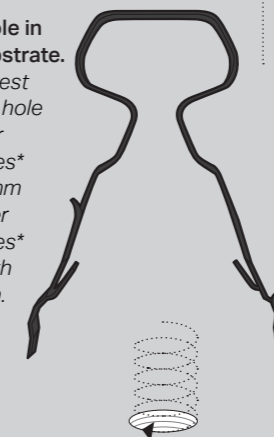

Slide the clip over the cable. Make sure it's seated in the rounded area of the clip.