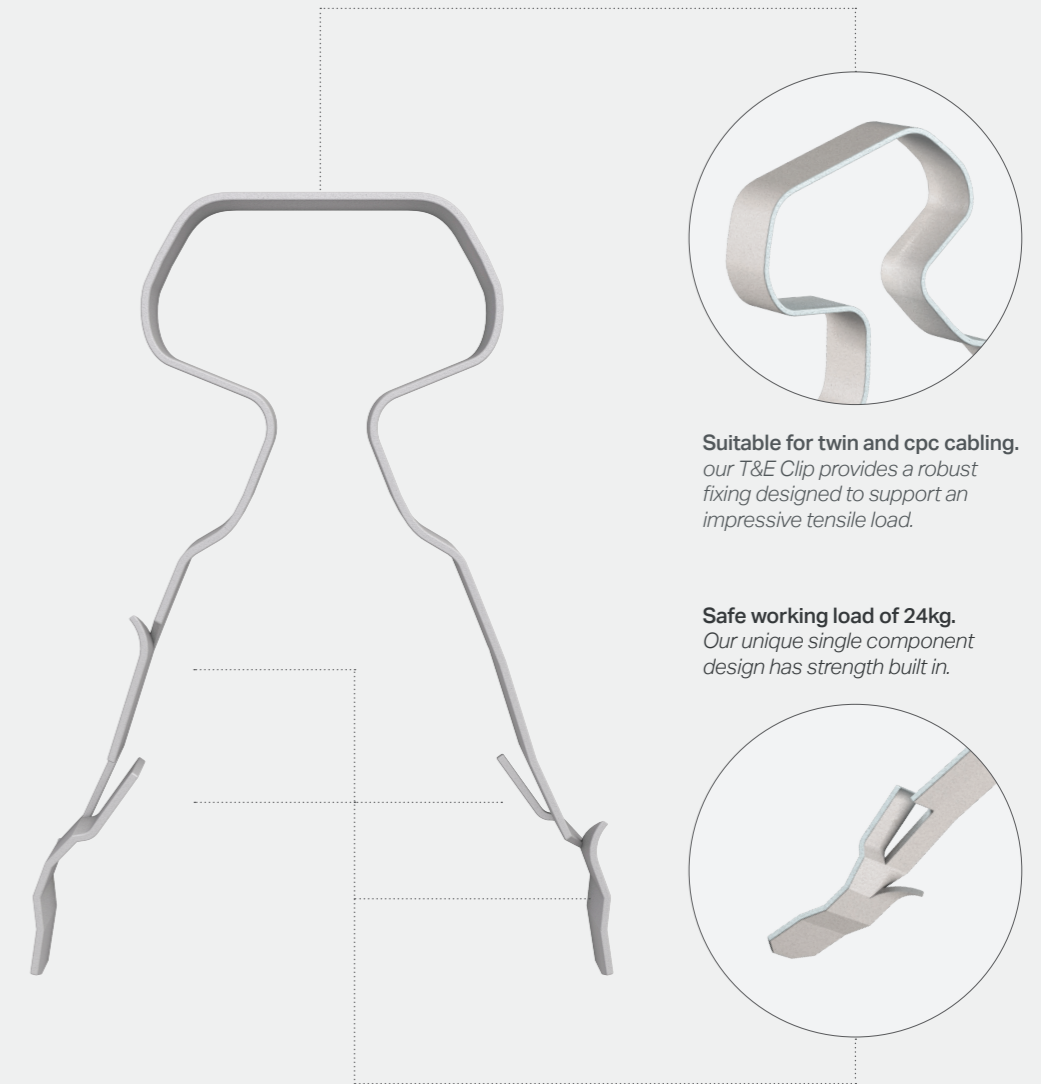

# T&E CLIP™

- Twin, cpc cabling and PVC trunking
- Anchor fixings for wire etc.
- Corrosion resistant & UV Stable

## T&E CLIP™

**Suitable for twin, cpc cabling and PVC trunking**

**Anchor fixings for wire and bunched cable**

**18th Edition and Fire-Rated Cable Fixings, Safe and Compliant**

**90 & 120 minute fire resistant, meeting BSi and DIN classifications**

**Corrosion resistant and UV stable, suitable for indoor and outdoor use**

**Suitable for twin and cpc cabling.**  
Our T&E Clip provides a robust fixing designed to support an impressive tensile load.