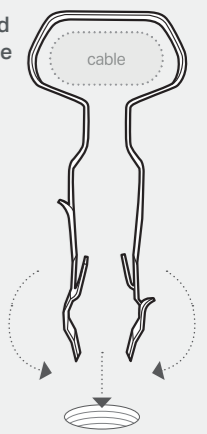

THE INDUSTRY STANDARD

Fast becoming the industry standard
– T&E Clip™ meets all current industry regulations, and surpasses a few too.

British Standards:
– BS7671: Amendment 3
– BS7671: 18th Edition 2018
– BSEN50200 PH120
– BS8519: 2010

European Standards:
– DIN 4102-12 E90

1mm – 10mm
Flat Twin & Earth cable
(624Y Twin & Earth PVC Cable BS6004)

Versatile
Can hold cable from Ø1mm upto Ø10mm. Available in grey or white.