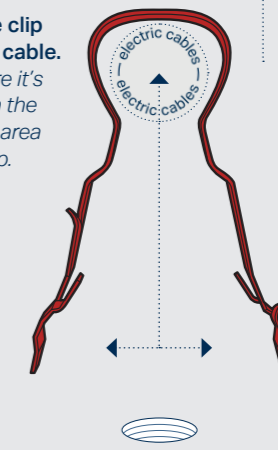

Compress and
push it into the
wall.
Pinch the legs
together and
push into the