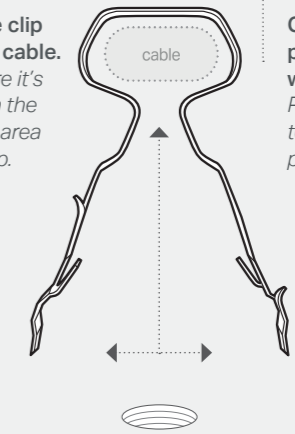

### FAST AND EASY TO INSTALL

**No need for plugs, screws, washers or nail in clips – just drill your hole, slide our clip over the cable, and push it into the wall.**

*\*Softer substrates – Plaster, Plasterboard, etc.  
\*Harder substrates – Concrete, Masonry, Timber, etc.*

**Drill a hole in your substrate.**  
We suggest a Ø5mm hole for softer substrates\* and Ø6mm for harder substrates\* to a depth of 30mm.

**Slide the clip over the cable.**  
Make sure it's seated in the rounded area of the clip.