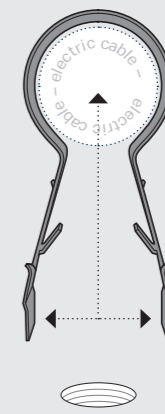

Slide the clip over the cable. Make sure it's seated in the rounded area of the clip.